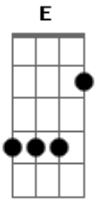

© ukulele-chords.com