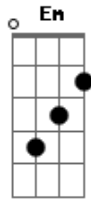

© ukulele-chords.com