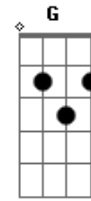

© ukulele-chords.com