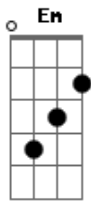

© ukulele-chords.com