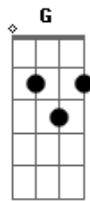

© ukulele-chords.com