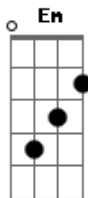

The Stills - Don't Talk Down

Tom: F

Am Dm Am
Don't, don't talk down to me

Your head is moving side to side

Your head is moving side to side Am

Our temperatures rise F

I hear the Devil outside Am

Am
You're heading north Well I'm heading south

```

Em

Am
Some things I can't be under I take one more step

Em Am
I'm lacing up my gloves
Bb F C
Ooooooooooh... Well I'm better off now
Bb F Am
Ooooooooooh

Am Dm Am
Don't, don't talk down to me

Your head is moving side to side F

Your head is moving side to side Am

Our temperatures rise F

I hear the Devil outside Am

Acordes

© ukulele-chords.com

© ukulele-chords.com

© ukulele-chords.com

© ukulele-chords.com