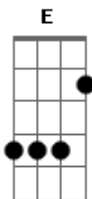

The Steeldrivers - The Bartender

tom:

Intro: Gbm A E G
Gbm Db7 Gbm

[Primeira Parte]

Gbm A E
He comes here to drown out the ghost of her goodbye
Gbm A E
Lookin' for redemption in his Jameson on ice
Bm Gbm
Well, I wipe down the bar but I can't wipe away his past
Bm D
Oh, I just pour another shot o' whiskey in his glass

[Refrão]

E Gbm
Some may call me a sinner
E D
But when it's all said and done
E D
I don't pull the trigger
Db7 Gbm
I just load the gun

[Segunda Parte]

Acordes

© ukulele-chords.com

© ukulele-chords.com

© ukulele-chords.com

© ukulele-chords.com

© ukulele-chords.com

© ukulele-chords.com

© ukulele-chords.com

Gbm A E
So, I'll look at your picture and agree she did you wrong
Gbm A E
I'll be the one you lean on, I'll be here all night long
Bm Gbm
I'm just here to listen, my brother I ain't here to judge
Bm D
Long as you've got the money, I just serve it up