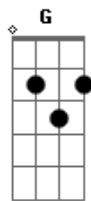

# The Steel Woods - Straw In The Wind

tom:

Intro: Dm C G Dm

[Primeira Parte]

Rode in from the west  
 With an eye towards  
 A dollar to make  
 He pitched us a sale  
 About healin' and  
 Oil from a snake  
 The barkeep he warned him  
 But the man he  
 Did not comprehend

[Refrão]

How strangers round here disappear  
 Like straw in the wind

( Dm C G )  
 ( F Dm )

[Segunda Parte]

Too young but in love  
 When she met him  
 In some northern town  
 He treated her good  
 'Till the sun and  
 The whiskey went down  
 Did the bruise on her face  
 Test the patience  
 Of all of her kin

## Acordes

© ukulele-chords.com

© ukulele-chords.com

© ukulele-chords.com

© ukulele-chords.com

© ukulele-chords.com

© ukulele-chords.com

Oh Clem runs his mouth  
 When he drinks since  
 His wife passed away  
 But he's good to the kids  
 And his crops that  
 He sells for fair trade  
 But a travelling man  
 Had enough took a  
 Pipe to his chin

[Refrão]

That travelling man disappeared  
 Like straw in the wind

[Solo] D F G F D  
 D F G F D  
 F E C D

[Quarta Parte]

Oh, if the mouth of this river  
 Could talk here's  
 What it would say  
 If you come here with Good  
 In your heart  
 You'll be on your way  
 Oh but I'm not the one  
 Here who judged  
 Another man's sin