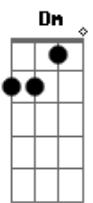

The Steel Woods - Straw In The Wind

tom:

Intro: **Dm C G Dm**

[Primeira Parte]

Dm F
Rode in from the west
C
With an eye towards
G Dm C G
A dollar to make
Dm F
He pitched us a sale
C
About healin' and
G Dm C G
Oil from a snake
Dm F
The barkeep he warned him
C
But the man he
G Dm C G
Did not comprehend

[Refrão]

F G
Or do strangers round here disappear
Dm
Like straw in the wind

(**Dm C G Dm**)

[Terceira Parte]

Acordes

© ukulele-chords.com

© ukulele-chords.com

© ukulele-chords.com