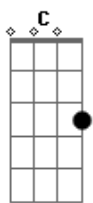

The Steel Woods - Straw In The Wind

tom:

Intro: **Dm C G Dm**

[Primeira Parte]

Dm F
Rode in from the west
C
With an eye towards
G Dm C G
A dollar to make
Dm F
He pitched us a sale
C
About healin' and
G Dm C G
Oil from a snake
Dm F
The barkeep he warned him
C
But the man he
G Dm C G
Did not comprehend

[Refrão]

F G
How strangers round here disappear
Dm
Like straw in the wind

(**Dm C G**)
(**F Dm**)

[Segunda Parte]

Dm F
Too young but in love
C
When she met him
G Dm C G
In some northern town
Dm
He treated her good
C
'Till the sun and
G Dm C G
The whiskey went down
Dm F
Did the bruise on her face
C
Test the patience
G Dm C G
Of all of her kin

[Refrão]

F G
Or do strangers round here disappear
Dm
Like straw in the wind

(**Dm C G Dm**)

[Terceira Parte]

Acordes

© ukulele-chords.com