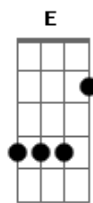

© ukulele-chords.com

Oh Clem runs his mouth
When he drinks since
His wife passed away
But he's good to the kids
And his crops that
He sells for fair trade
But a travelling man
Had enough took a
Pipe to his chin

[Refrão]

That travelling man disappeared
Like straw in the wind

[Solo] D F G F D
D F G F D
F E C D

[Quarta Parte]

Oh, if the mouth of this river
Could talk here's
What it would say
If you come here with Good
In your heart
You'll be on your way
Oh but I'm not the one
Here who judged
Another man's sin

[Refrão]

Or do strangers round here disappear
Like straw in the wind

Oh, do strangers round here disappear
Like straw in the wind

[Solo Final] D F G F D
D F G F D
F G F G D
F E C D