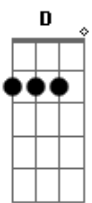

© ukulele-chords.com