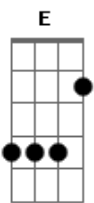

The Steel Woods - Straw In The Wind

tom:

Intro: **Dm C G Dm**

[Primeira Parte]

Dm F
Rode in from the west
C
With an eye towards
G Dm C G
A dollar to make
Dm F
He pitched us a sale
C
About healin' and
G Dm C G
Oil from a snake
Dm F
The barkeep he warned him
C
But the man he
G Dm C G
Did not comprehend

[Refrão]

F G
How strangers round here disappear
Dm
Like straw in the wind

(**Dm C G**)
(**F Dm**)

[Segunda Parte]

Dm F
Too young but in love
C
When she met him
G Dm C G
In some northern town
Dm
He treated her good
C
'Till the sun and
G Dm C G
The whiskey went down
Dm F
Did the bruise on her face
C
Test the patience
G Dm C G
Of all of her kin

[Refrão]

F G
Or do strangers round here disappear
Dm
Like straw in the wind

(**Dm C G Dm**)

[Terceira Parte]

Acordes

© ukulele-chords.com

© ukulele-chords.com

© ukulele-chords.com

© ukulele-chords.com

© ukulele-chords.com

© ukulele-chords.com

Dm F
Oh Clem runs his mouth
C
When he drinks since
G Dm C G
His wife passed away
Dm F
But he's good to the kids
G
And his crops that
F Dm F C G
He sells for fair trade
Dm F
But a travelling man
C
Had enough took a
G Dm C G
Pipe to his chin