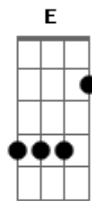

# The Steel Woods - Straw In The Wind

tom:

Intro: Dm C G Dm

[Primeira Parte]

Rode in from the west  
 With an eye towards  
 A dollar to make  
 He pitched us a sale  
 About healin' and  
 Oil from a snake  
 The barkeep he warned him  
 But the man he  
 Did not comprehend

## Acordes

© ukulele-chords.com

© ukulele-chords.com

© ukulele-chords.com

© ukulele-chords.com

© ukulele-chords.com

© ukulele-chords.com

Oh Clem runs his mouth  
 When he drinks since  
 His wife passed away  
 But he's good to the kids  
 And his crops that  
 He sells for fair trade  
 But a travelling man  
 Had enough took a  
 Pipe to his chin

[Refrão]

That travelling man disappeared  
 Like straw in the wind

[Solo] D F G F D  
 D F G F D  
 F E C D

[Quarta Parte]

Oh, if the mouth of this river  
 Could talk here's  
 What it would say  
 If you come here with Good  
 In your heart  
 You'll be on your way  
 Oh but I'm not the one  
 Here who judged  
 Another man's sin