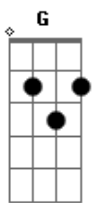

The Steel Woods - Straw In The Wind

tom:

Intro: **Dm C G Dm**

[Primeira Parte]

Dm F
Rode in from the west
C
With an eye towards
G Dm C G
A dollar to make
Dm F
He pitched us a sale
C
About healin' and
G Dm C G
Oil from a snake
Dm F
The barkeep he warned him
C
But the man he
G Dm C G
Did not comprehend

[Refrão]

F G
How strangers round here disappear
Dm
Like straw in the wind

(**Dm C G**)
(**F Dm**)

[Segunda Parte]

Dm F
Too young but in love
C
When she met him
G Dm C G
In some northern town
Dm
He treated her good
C
'Till the sun and
G Dm C G
The whiskey went down
Dm F
Did the bruise on her face
C
Test the patience
G Dm C G
Of all of her kin

[Refrão]

F G
Or do strangers round here disappear
Dm
Like straw in the wind

(**Dm C G Dm**)

[Terceira Parte]

Acordes

© ukulele-chords.com

© ukulele-chords.com

© ukulele-chords.com

© ukulele-chords.com

© ukulele-chords.com

© ukulele-chords.com

Dm F
Oh Clem runs his mouth
C
When he drinks since
G Dm C G
His wife passed away
Dm F
But he's good to the kids
G
And his crops that
F Dm F C G
He sells for fair trade
Dm F
But a travelling man
C
Had enough took a
G Dm C G
Pipe to his chin