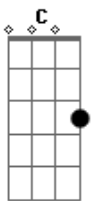

The Steel Woods - Straw In The Wind

tom:

Intro: Dm C G Dm

[Primeira Parte]

Rode in from the west
With an eye towards
A dollar to make
He pitched us a sale
About healin' and
Oil from a snake
The barkeep he warned him
But the man he
Did not comprehend

[Refrão]

How strangers round here disappear
Like straw in the wind

(Dm C G)
(F Dm)

[Segunda Parte]

Too young but in love
When she met him
In some northern town
He treated her good
'Till the sun and
The whiskey went down
Did the bruise on her face
Test the patience
Of all of her kin

[Refrão]

Or do strangers round here disappear
Like straw in the wind

(Dm C G Dm)

[Terceira Parte]

Acordes

© ukulele-chords.com