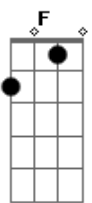

The Steel Woods - Straw In The Wind

tom:

Intro: **Dm C G Dm**

[Primeira Parte]

Dm F
Rode in from the west
C
With an eye towards
G Dm C G
A dollar to make
Dm F
He pitched us a sale
C
About healin' and
G Dm C G
Oil from a snake
Dm F
The barkeep he warned him
C
But the man he
G Dm C G
Did not comprehend

[Refrão]

F G
Or do strangers round here disappear
Dm
Like straw in the wind

(**Dm C G Dm**)

[Terceira Parte]

Acordes

© ukulele-chords.com

© ukulele-chords.com

© ukulele-chords.com