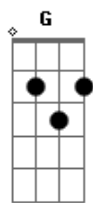

The Steel Woods - Straw In The Wind

tom:

Intro: Dm C G Dm

[Primeira Parte]

Rode in from the west
 With an eye towards
 A dollar to make
 He pitched us a sale
 About healin' and
 Oil from a snake
 The barkeep he warned him
 But the man he
 Did not comprehend

[Refrão]

How strangers round here disappear
 Like straw in the wind

(Dm C G)
 (F Dm)

[Segunda Parte]

Too young but in love
 When she met him
 In some northern town
 He treated her good
 'Till the sun and
 The whiskey went down
 Did the bruise on her face
 Test the patience
 Of all of her kin

[Refrão]

Or do strangers round here disappear
 Like straw in the wind

(Dm C G Dm)

[Terceira Parte]

Acordes

© ukulele-chords.com

© ukulele-chords.com

© ukulele-chords.com

© ukulele-chords.com

© ukulele-chords.com

© ukulele-chords.com

Oh Clem runs his mouth
 When he drinks since
 His wife passed away
 But he's good to the kids
 And his crops that
 He sells for fair trade
 But a travelling man
 Had enough took a
 Pipe to his chin