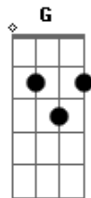

© ukulele-chords.com