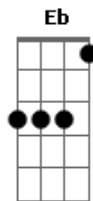

© ukulele-chords.com