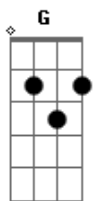

The Specials - Do Nothing 352

Tom: G
Intro: Bb Gm Cm F

[Primeira Parte]

Each day, I walk along this lonely street
Trying to find, find a future
New pair of shoes are on my feet
'Cos fashion is my only culture

[Refrão]

Nothing ever change, oh no
Nothing ever change

[Segunda Parte]

People say to me; "just be your-self"
It makes no sense to follow fashion"
How could I be anybody else?
I don't try; I've got no reason

Nothing ever change, oh no
Nothing ever change

[Ponte]

I'm just living in a life with-out meaning
I walk and walk, do nothing
I'm just living in a life with-out feeling
I talk and talk, say nothing

(Bb Gm Cm F)

(Bb Gm Cm F)

[Refrão]

Nothing ever change, oh no
Nothing ever change

[Terceira Parte]

I walk along this same old lonely street
Still trying to find, find a reason
Policeman comes and smacks me in the teeth
I don't com-plain; it's not my function

[Refrão]

Nothing ever change, oh no
Nothing ever change

[Ponte]

I'm just living in a life with-out meaning
I walk and walk, do nothing
I'm just living in a life with-out feeling
I talk and talk, say nothing

I'm just living in a life with-out feeling
I walk and walk; I'm dreaming
I'm just living in a life with-out feeling
I talk and talk; say nothing

(Bb Gm Cm)
(F Eb Dm)

Acordes

© ukulele-chords.com