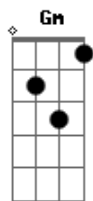

© ukulele-chords.com