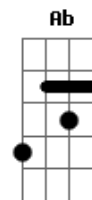

© ukulele-chords.com