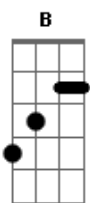

© ukulele-chords.com