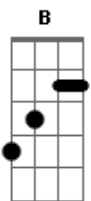

© ukulele-chords.com