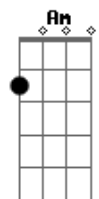

© ukulele-chords.com