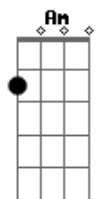

© ukulele-chords.com