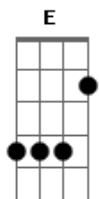

Tom: E

(com acordes na forma de
Capostrate na 4ª casa
Intro: Em F G

Am G F C
Take me out tonight
Am
where there's music and there's people
F C G
who are young and alive

Am C
Driving in your car
F C
I never never want to go home
G Am C
because I haven't got one
F C G
anymore

Am G F C
Take me out tonight
Am
because I want to see people and I
F C G
want to see lights

Am C
Driving in your car
F C
oh please don't drop me home
G Am
because it's not my home, it's their
C F
home, and I'm welcome no more

Chorus:
(Em F G)

C Am
And if a double-decker bus
F G
crashes into us
C Am
to die by your side
F G
such a heavenly way to die

C Am
And if a ten ton truck
F G
kills the both of us
C Am
to die by your side
F G
the pleasure the privilege is mine

Am G F C
Take me out tonight
Am C F
oh take me anywhere, I don't care

Am C
And in the darkened underpass
F C
I thought Oh God, my chance has come at last
G F
(but then a strange fear gripped me and I
Am C G
just couldn't ask)

Am G F C
Take me out tonight
Am C F C
take me anywhere, I don't care
G C G
Just driving in your car

F C G
I never never want to go home
Am C
because I haven't got one
F C G
I haven't got one

Chorus:
(Em F G)

C Am
And if a double-decker bus
F G
crashes into us
C Am
to die by your side
F G
such a heavenly way to die

C Am
And if a ten ton truck
F G
kills the both of us
C Am
to die by your side
F G
the pleasure the privilege is mine

Am C
There is a light and it never goes out
F C G
There is a light and it never goes out
Am C
There is a light and it never goes out
F C G
There is a light and it never goes out

Acordes

© ukulele-chords.com