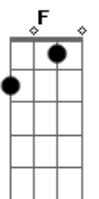

© ukulele-chords.com