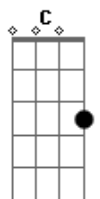

© ukulele-chords.com