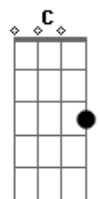

© ukulele-chords.com