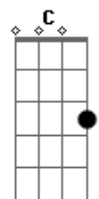

© ukulele-chords.com