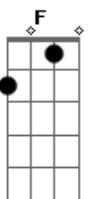

© ukulele-chords.com