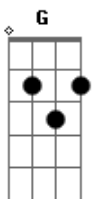

© ukulele-chords.com