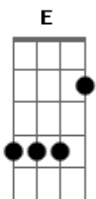

Tom: E

(com acordes na forma de Capotraste na 4ª casa
Intro: Em F G

Am G F C
Take me out tonight
Am
where there's music and there's people
F C G
who are young and alive

Am C
Driving in your car
F C
I never never want to go home
G Am C
because I haven't got one
F C G
anymore

Am G F C
Take me out tonight
Am
because I want to see people and I
F C G
want to see lights

Am C
Driving in your car
F C
oh please don't drop me home
G Am
because it's not my home, it's their
C F
home, and I'm welcome no more

Chorus:
(Em F G)

C Am
And if a double-decker bus
F G
crashes into us
C Am
to die by your side
F G
such a heavenly way to die

C Am
And if a ten ton truck
F G
kills the both of us
C Am
to die by your side
F G
the pleasure the privilege is mine

Am G F C
Take me out tonight
Am C F
oh take me anywhere, I don't care

Am C
And in the darkened underpass
F C
I thought Oh God, my chance has come at last
G F
(but then a strange fear gripped me and I
Am C G
just couldn't ask)

Am G F C
Take me out tonight
Am C F C
take me anywhere, I don't care
G C G
Just driving in your car

F C G
I never never want to go home
Am C
because I haven't got one
F C G
I haven't got one

Chorus:
(Em F G)

C Am
And if a double-decker bus
F G
crashes into us
C Am
to die by your side
F G
such a heavenly way to die

C Am
And if a ten ton truck
F G
kills the both of us
C Am
to die by your side
F G
the pleasure the privilege is mine

Am C
There is a light and it never goes out
F C G
There is a light and it never goes out
Am C
There is a light and it never goes out
F C G
There is a light and it never goes out

Acordes

© ukulele-chords.com