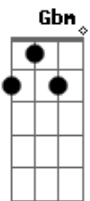

© ukulele-chords.com