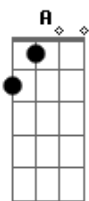

© ukulele-chords.com