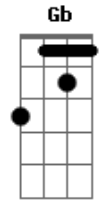

© ukulele-chords.com