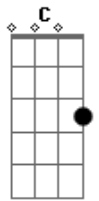

Sir leads the troops, jealous of youth
A E c#m
same old suit since 1962

B
he does the military two-step
Ab c#m7 B
down the nape of my neck i wanna go home
Abm A
i don't want to stay
Gb E A Ab A
give up education as a bad mistake

Tablatura pra pra parte do "down the nape of my neck..."

(c#m7) (**B**) (**Abm**) (**A**) (**Gb**)

(**E**) (**A**)...

Aí acaba.

Acordes

© ukulele-chords.com

© ukulele-chords.com

© ukulele-chords.com