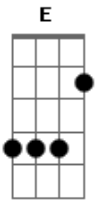

The Smiths - The headmaster ritual

Tom: **A**
Intro: **C / E**
(2x)

e volta pra intro(**C / E**)
(2x)

Agora cai aqui

Volta pro riff de guitarra, e segue a musica

A B E c#m
Beligerant ghouls run Manchester schools
A B E
spineless swines, cemented minds
B

Sir leads the troops, jealous of youth
A E c#m
same old suit since 1962

B
he does the military two-step
Ab c#m7 B
down the nape of my neck i wanna go home
Abm A
i don't want to stay
Gb E A Ab A
give up education as a bad mistake

Tablatura pra pra parte do "down the nape of my neck..."

(c#m7) (**B**) (**Abm**) (**A**) (**Gb**)

(**E**) (**A**)...

Aí acaba.

Acordes

© ukulele-chords.com

© ukulele-chords.com

© ukulele-chords.com