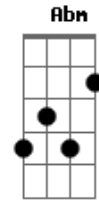

© ukulele-chords.com