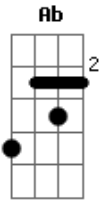

© ukulele-chords.com