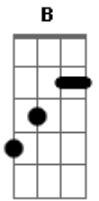

The Smiths - The headmaster ritual

Tom: **A**
Intro: **C / E**
(2x)

e volta pra intro(**C / E**)
(2x)

Agora cai aqui

Volta pro riff de guitarra, e segue a musica

A B E c#m
Beligerant ghouls run Manchester schools
A B E
spineless swines, cemented minds
B

Sir leads the troops, jealous of youth
A E c#m
same old suit since 1962

B
he does the military two-step
Ab c#m7 B
down the nape of my neck i wanna go home
Abm A
i don't want to stay
Gb E A Ab A
give up education as a bad mistake

Tablatura pra pra parte do "down the nape of my neck..."

(c#m7) (**B**) (**Abm**) (**A**) (**Gb**)

(**E**) (**A**)...

Aí acaba.

Acordes

© ukulele-chords.com

© ukulele-chords.com

© ukulele-chords.com