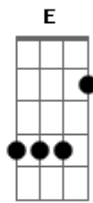

© ukulele-chords.com