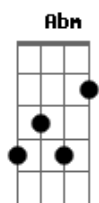

© ukulele-chords.com