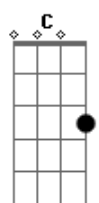

The Smiths - The headmaster ritual

Tom: **A**
Intro: **C** / **E**
(2x)

e volta pra intro(**C** / **E**)

(2x)

Agora cai aqui

Volta pro riff de guitarra, e segue a musica

A **B** **E** **c#m**
Beligerant ghouls run Manchester schools
A7M **B** **E**
spineless swines, cemented minds
B

Sir leads the troops, jealous of youth
A7M **E** **c#m**
same old suit since 1962

B
he does the military two-step
Ab **c#m7** **B**
down the nape of my neck i wanna go home
Abm **A7M**
i don't want to stay
Gb **E7M** **A7M** **Ab** **A**
give up education as a bad mistake

Tablatura pra pra parte do "down the nape of my neck..."

(**c#m7**) (**B**) (**Abm**) (**A7M**) (**Gb**)

(**E7M**) (**A7M**)...

Aí acaba.

Acordes

© ukulele-chords.com

© ukulele-chords.com

© ukulele-chords.com