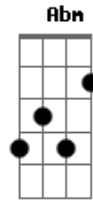

© ukulele-chords.com