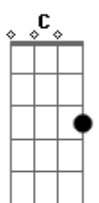

The Smiths - The headmaster ritual

Tom: **A**
Intro: **C** / **E**
(2x)

e volta pra intro(**C** / **E**)

(2x)

Agora cai aqui

Volta pro riff de guitarra, e segue a musica

A **B** **E** **c#m**
Beligerant ghouls run Manchester schools
A7M **B** **E**
spineless swines, cemented minds
B

Sir leads the troops, jealous of youth
A7M **E** **c#m**
same old suit since 1962

B
he does the military two-step
Ab **c#m7** **B**
down the nape of my neck i wanna go home
Abm **A7M**
i don't want to stay
Gb **E7M** **A7M** **Ab** **A**
give up education as a bad mistake

Tablatura pra pra parte do "down the nape of my neck..."

(**c#m7**) (**B**) (**Abm**) (**A7M**) (**Gb**)

(**E7M**) (**A7M**)...

Aí acaba.

Acordes

© ukulele-chords.com

© ukulele-chords.com

© ukulele-chords.com