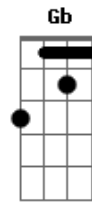

© ukulele-chords.com