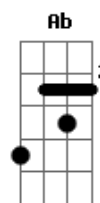

© ukulele-chords.com