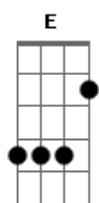

© ukulele-chords.com