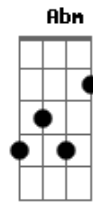

© ukulele-chords.com