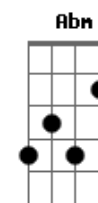

© ukulele-chords.com