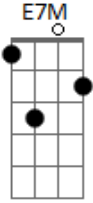

© ukulele-chords.com