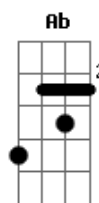

© ukulele-chords.com