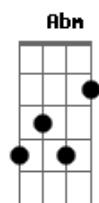

© ukulele-chords.com