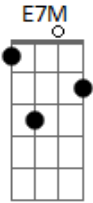

The Smiths - The headmaster ritual

Tom: **A**
Intro: **C / E**
(2x)

e volta pra intro(**C / E**)
(2x)

Agora cai aqui

Volta pro riff de guitarra, e segue a musica
A B E c#m
Beligerant ghouls run Manchester schools
A7M B E
spineless swines, cemented minds
B

Sir leads the troops, jealous of youth
A7M E c#m
same old suit since 1962
B
he does the military two-step
Ab c#m7 B
down the nape of my neck i wanna go home
Abm A7M
i don't want to stay
Gb E7M A7M Ab A
give up education as a bad mistake

Tablatura pra pra parte do "down the nape of my neck..."

(**c#m7**) (**B**) (**Abm**) (**A7M**) (**Gb**)

(**E7M**) (**A7M**)...

Aí acaba.

Acordes

© ukulele-chords.com

© ukulele-chords.com

© ukulele-chords.com