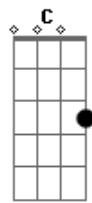

The Smiths - The headmaster ritual

Tom: **A**
Intro: **C / E**
(2x)

e volta pra intro(**C / E**)
(2x)

Agora cai aqui

Volta pro riff de guitarra, e segue a musica
A B E c#m
Beligerant ghouls run Manchester schools
A7M B E
spineless swines, cemented minds
B

Sir leads the troops, jealous of youth
A7M E c#m
same old suit since 1962
B
he does the military two-step
Ab c#m7 B
down the nape of my neck i wanna go home
Abm A7M
i don't want to stay
Gb E7M A7M Ab A
give up education as a bad mistake

Tablatura pra pra parte do "down the nape of my neck..."

(**c#m7**) (**B**) (**Abm**) (**A7M**) (**Gb**)

(**E7M**) (**A7M**)...

Aí acaba.

Acordes

© ukulele-chords.com

© ukulele-chords.com

© ukulele-chords.com