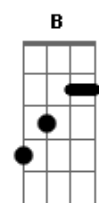

© ukulele-chords.com