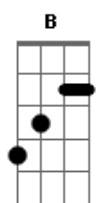

© ukulele-chords.com