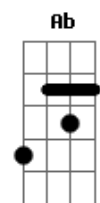

© ukulele-chords.com