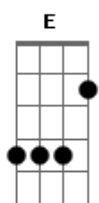

© ukulele-chords.com