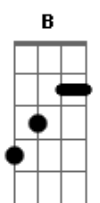

© ukulele-chords.com