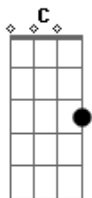

The Smiths - The boy with the thorn in his side

Tom: G
Intro: C D C D C C D C D

D Am
The boy with the thorn in his side

C D
Behind the hated there lies

G Am
A murderous desire
D Am C D
For love

G Am D
How can they look into my eyes
Am C D
And still they don't believe me

D Am
The boy with the thorn in his side
C D

Behind the hated there lies

G Am
A plundering desire
D Am C D
For love

G Am D
How can they see the love in our eyes
Am C D
And still they don't believe us
G Am D
And after all this time
Am C
They don't want to believe us

Volte no (G Am D Am C D) até acabar a música.

Esse Riff é tocado junto com os acordes do final da música:

Acordes

© ukulele-chords.com

© ukulele-chords.com

© ukulele-chords.com

© ukulele-chords.com