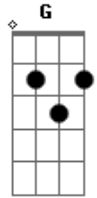

© ukulele-chords.com