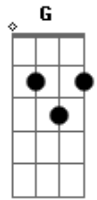

© ukulele-chords.com