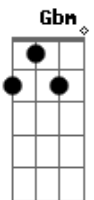

© ukulele-chords.com