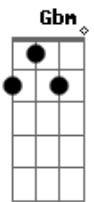

© ukulele-chords.com