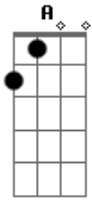

© ukulele-chords.com