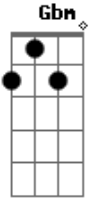

The Smiths - Hand in Glove

Tom: **D**

Main Riff:

Chords:

Gbm - 022000
D - X32010
Bm - X02210
B2 - 002200
??? - X00000
A - 355433

Acordes

© ukulele-chords.com

© ukulele-chords.com