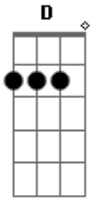

The Smiths - Hand in Glove

Tom: **D**

Main Riff:

Chords:

Gbm - 022000
D - X32010
Bm - X02210
B2 - 002200
??? - X00000
A - 355433

Acordes

© ukulele-chords.com

© ukulele-chords.com