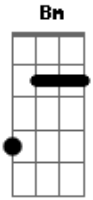

The Smiths - Hand in Glove

Tom: **D**

Main Riff:

Chords:

Gbm - 022000
D - X32010
Bm - X02210
B2 - 002200
??? - X00000
A - 355433

Acordes

© ukulele-chords.com

© ukulele-chords.com