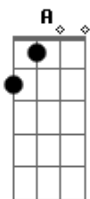

B C D

GOODBYE MY LOVE, GOODBYE MY LOVE

B C D

GOODBYE MY LOVE, GOODBYE MY LOVE

A

Belch

Acordes

© ukulele-chords.com