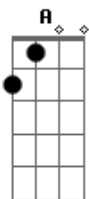

The Smiths - Death At Ones Elbow

Tom: A

(com acordes na forma de)

A

Oh Glenn

C D

Don't come to the house tonight

A

B C D

GOODBYE MY LOVE, GOODBYE MY LOVE

B C D

GOODBYE MY LOVE, GOODBYE MY LOVE

A

Belch

Acordes

© ukulele-chords.com