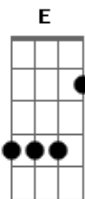

The Smiths - Death At Ones Elbow

Tom: A

(com acordes na forma de)

A

Oh Glenn

C D

Don't come to the house tonight

A

Oh Glenn

Oh Glenn

C D

Don't come to the house tonight

A

Oh Glenn

D

Because there's somebody here

Don't come to the house tonight

A

Oh Glenn

Oh Glenn

C D

Don't come to the house tonight

D

Because there's somebody here

B C D

GOODBYE MY LOVE, GOODBYE MY LOVE

B C D

GOODBYE MY LOVE, GOODBYE MY LOVE

A

Belch

Acordes

© ukulele-chords.com