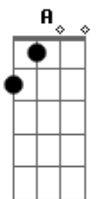

The Smiths - Death At Ones Elbow

Tom: A

(com acordes na forma de)

A

Oh Glenn

C D

Don't come to the house tonight

A

B C D

GOODBYE MY LOVE, GOODBYE MY LOVE

B C D

GOODBYE MY LOVE, GOODBYE MY LOVE

A

Belch

Acordes

© ukulele-chords.com