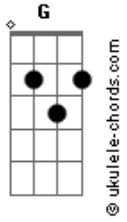

The Shins - Turn A Square

Tom: G

Email:

Tuning: Standard
Main Riff

|1.

_____(Chorus)_____
|2.

Acordes

Ending

- | / slide up
- | \ slide down
- | h hammer-on
- | p pull-off
- | ~ vibrato
- | harmonic
- | x Mute note
- | Palm mute

=====