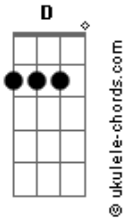

The Shins - Those To Come

Tom: **D**

Album - Chutes too Narrow
 Author - Ashley Dunstan
 email comments to -

E-----
 B-----0-(let ring)
 G-----7-----7-----
 D-----7---7-----
 A---5-(let ring)-----
 E-----

Repeat the above many times until the verse chord change:

E---5(let ring)-----

Then go back to:

E-----
 B-----0-(let ring)
 G-----7-----7-----
 D-----7---7-----

Acordes

A---5-(let ring)-----
 E-----

Play this another few times before the chorus:

E-----
 B-----8-----
 G-----9-----9-----
 D-----9-----
 A---7(let ring)-----
 E-----

Play this another 3 or 4 times then its the keyboard solo.
 During the solo the guitar plays the same as in the verse.
 When the keyboard solo comes in its playing these notes: