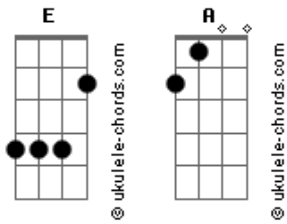

The Shins - Sleeping Lessons

Tom: **E**

Tabbed by: Injulen
 Album: Wincing the Night Away
 Tuning: Standard

This is my first tab ever, but I really wanted to play this song.

I'm pretty sure the key of the song is **A** Major, but I'm not sure.

Basically just strum this chord alot:

A Major
 -5-
 -5-
 -6-

Acordes

-7-
 -7-
 -5-

then

then it seems as if they are using just these two power chords

```

---    ---|
---    ---|
---    ---|
-7-    -9-|
-5-    -7-|
    
```