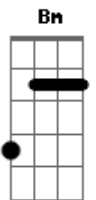

© ukulele-chords.com