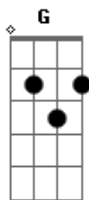

© ukulele-chords.com