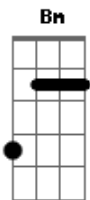

© ukulele-chords.com