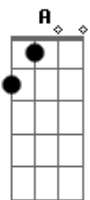

© ukulele-chords.com