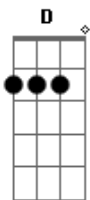

And your breath was in my lungs A Bm
And we float up through the rift A G
A G A D A G
I know that things can really get rough when you got it
alone Bm A D A G
A G A
Don't go thinking you gotta be tough, to bleed like a
stone Bm A D A G A G
A
Could be there's nothing else in our lives so critical
G A G
As this little hole
(G Bm G D)
(G Bm G G)
D Well this is just a simple song A
D To say what you've done A
D I told you about all those fears
D And away they did run G A G A G
You sure must be strong A G
You feel like an ocean A D A D A D A D
Being warmed by the sun Bm A D A G
A G A Remember walking a mile to your house, aglow in the dark
Bm A D A G
made a fumbling play for your heart A G A
And the act struck a spark Bm A D A G
A G A You wore a charm on the chain that i stole, special for
you Bm A D A G
Love's such a delicate thing that we do A G
With nothing to prove A G A
G Which i never knew. D

Acordes