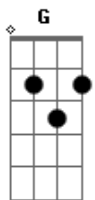

© ukulele-chords.com