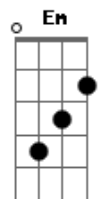

© ukulele-chords.com