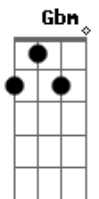

The Shins - Girl Inform Me

Tom: F

(com acordes na forma de D)
Capotraste na 3ª casa
(capo 3ª casa)

A E D A
Girl inform me all my senses warn me
Gbm Dbm G D
Your clever eyes could easily disguise
A E
Some backwards purpose
D A
It's enough to make me nervous.
Gbm Dbm D E
Do you harbor sighs, or spit in my eye
C
But your lips when we speak
A C A
Are the valleys and peaks of a mountain range on fire.
C Em D
So let me walk these coals till you believe
A D A
I can cut the mustard well enough
Gbm E G
Cause you know as soon as breathe we scrutinize
A E D A
Unknown quotients, you must be using potions
Gbm Dbm G D
How else could you tie my head to the sky

A E D A
This new convection has left me wondering why
Gbm Dbm D E
I can't concern myself with ordinary tripe.
(E Eb D)
Gbm E D
Like what's this morning's paper got to say
Gbm E D
And which brand of coffee to make
Gbm E D A
This is no umbrella to take into the wind
D A D A E
And before we begin is there nothing to kill this anxiety.
(A E D A Gbm Dbm G D)
(A E D A Gbm Dbm D E)
C
But your lips when we speak
A C A
Are the valleys and peaks of a mountain range on fire.
C Em D
So let me walk these coals till you believe
A D A
I can cut the mustard well enough
Gbm E
Cause you know as soon as breathe we scrutinize
G A
The paint away

Acordes

© ukulele-chords.com

© ukulele-chords.com

© ukulele-chords.com

© ukulele-chords.com

© ukulele-chords.com

© ukulele-chords.com

© ukulele-chords.com

© ukulele-chords.com

© ukulele-chords.com

© ukulele-chords.com