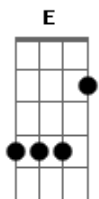

© ukulele-chords.com