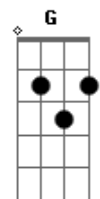

The Shins - Girl Inform Me

Tom: F

(com acordes na forma de D)
Capotraste na 3ª casa
(capo 3ª casa)

A E D A
Girl inform me all my senses warn me
Gbm Dbm G D
Your clever eyes could easily disguise
A E
Some backwards purpose
D A
It's enough to make me nervous.
Gbm Dbm D E
Do you harbor sighs, or spit in my eye
C
But your lips when we speak
A C A
Are the valleys and peaks of a mountain range on fire.
C Em D
So let me walk these coals till you believe
A D A
I can cut the mustard well enough
Gbm E G
Cause you know as soon as breathe we scrutinize
A E D A
Unknown quotients, you must be using potions
Gbm Dbm G D
How else could you tie my head to the sky

A E D A
This new convection has left me wondering why
Gbm Dbm D E
I can't concern myself with ordinary tripe.
(E Eb D)
Gbm E D
Like what's this morning's paper got to say
Gbm E D
And which brand of coffee to make
Gbm E D A
This is no umbrella to take into the wind
D A D A E
And before we begin is there nothing to kill this anxiety.
(A E D A Gbm Dbm G D)
(A E D A Gbm Dbm D E)
C
But your lips when we speak
A C A
Are the valleys and peaks of a mountain range on fire.
C Em D
So let me walk these coals till you believe
A D A
I can cut the mustard well enough
Gbm E
Cause you know as soon as breathe we scrutinize
G A
The paint away

Acordes

© ukulele-chords.com

© ukulele-chords.com

© ukulele-chords.com

© ukulele-chords.com

© ukulele-chords.com

© ukulele-chords.com

© ukulele-chords.com

© ukulele-chords.com

© ukulele-chords.com

© ukulele-chords.com