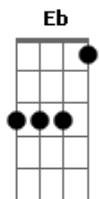

© ukulele-chords.com