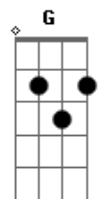

© ukulele-chords.com