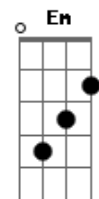

© ukulele-chords.com