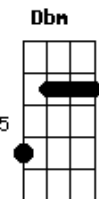

© ukulele-chords.com

© ukulele-chords.com