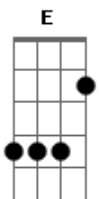

© ukulele-chords.com