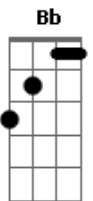

© ukulele-chords.com