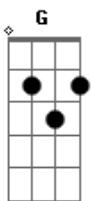

© ukulele-chords.com