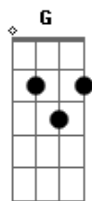

© ukulele-chords.com