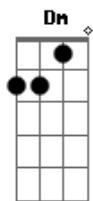

The Self-Escape - Kill For You

tom:
Dm
Don?t you get that I?d kill for you?
C Dm
Don?t you get that I?d kill for you?
Dm Bb F
Don?t you get that I?d kill
G C Dm
Don?t you get that I?d kill for you?
C Dm
Don?t you get that I?d kill for you?
Bb F G C
Don?t you get that I?d kill for you?
Dm C
For those long car rides
Dm
And those morning nights
Breathing smoke on the streets
Bb F G C
Making love on the backseat to some Lana
Dm C
But, you know, time goes by
Dm
And the needles dry
Breaking glass ain?t a thing
Bb
You should stop
F G C
For a moment
G
I?m telling this to you
A Bb
?Cause I just know I need to
A
And there?s no other way

Dm
But don?t you get that I?d kill for you?
C
Don?t you get that I?d kill for you?
Dm
Don?t you get that I?d kill for you?
Bb F G C
Don?t you get that I?d kill for you?
Dm C
Please, will you listen now?
Dm
Can?t you see you?re down?
Bb F G C
All these slaps on my face will not stop tragedies
G
I tried to tell you
A Bb
It was for your own good
A
But you chose your own way
Dm
But don?t you get that I?d kill for you?
C
Don?t you get that I?d kill for you?
Dm
Don?t you get that I?d kill for you?
Bb F G C
Don?t you get that I?d kill for you?
Dm
Kill for you
C
Don?t you get that I?d kill for you?
Dm
Don?t you get that I?d kill for you?
Bb
Don?t you get that I?d kill for you?
[Solo] Dm C Dm
Bb F G C
Dm C
You know I would?ve killed for you
Dm
You know I would?ve killed for you
Bb F G C
You know I would?ve killed

Acordes