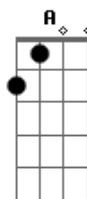

© ukulele-chords.com