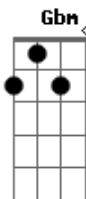

© ukulele-chords.com