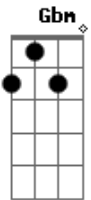

© ukulele-chords.com