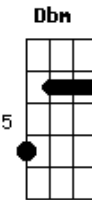

© ukulele-chords.com