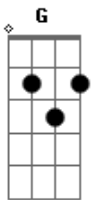

The Self-Escape - From Lovers To Dust

tom:

Intro: Gbm E D (Gbm E)

Gbm A Bm
Well I first got to see you in class

E Gbm
You telling me to shush

A Bm
And thinking that I was a mess

E
But I'd make you blush

Gbm
From zero to friends

E
From friends to lovers

D
From Lovers to dust

(Gbm E)
I gotta start all over

Gbm
From zero to friends

E
From friends to lovers

D
From Lovers to dust

(Gbm E)
I gotta start all over

(Gbm A Bm E)

Gbm
A little later

A Bm
We would meet again

E Gbm
In a gig of mine you changed your mind

A
But from that moment on

Bm
It would be like

E Gbm D
Gasoline on a bonfire

E
Destined to expire

Gbm

From zero to friends

E
From friends to lovers

D
From Lovers to dust

(Gbm E)
I gotta start all over

Gbm
From zero to friends

E
From friends, lovers

D
From Lovers to dust

(Gbm E)
I gotta start all over

Gbm
From zero to friends

E
From friends to lovers

D
From Lovers to dust

(Gbm E)
I gotta start all over

Gbm
From zero to friends

E
From friends, lovers

D
From Lovers to dust

(Gbm E)
I gotta start all over

(D E)

Dbm
Now we see

Gbm
Each other

E D
Face to face

E Dbm
And there's no doubt left

Gbm E D
You are just another one to forget

E Dbm
You're just another one to forget

Gbm E D
You are just another one to forget

Acordes

© ukulele-chords.com