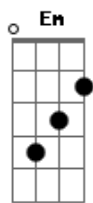

The Script - Talk You Down

Tom: G

G D Em (Em7)
I can feel the colour running
G D Em (Em7)
As it's fading from my face
G D Em (Em7)
Try to speak but nothing's coming
G D Em C
Nothing I could say to make you stay
G D Em (Em7)
Grabbed your suitcase called a taxi
G D Em (Em7)
It's 3am now where you gonna go?
G D Em (Em7)
Gonna stay with friends in London
G D Em C
And that's all I get to know, woah

G
Just a cigarette gone
D
No you couldn't be that far
Em
So I'm driving in my car to where I hope you are
G D
Maybe I can talk you down
Em Em7
Maybe I can talk you down

G
We're standing on a tiny ledge
D
Before this goes over the edge
Em
Gonna use my heart and not my head
G D
And try to open up your eyes
C
This is relationship suicide

G D
Maybe I can talk you down
Em Em7

Maybe I can talk you down

G
Oh, we're standing on a tiny ledge

D
Before this goes over the edge

Em
Gonna use my heart and not my head

G D
And try to open up your eyes

C
This is Relationship suicide

G D
Cos if you go, I go...

Em Em7
Cos if you go, I go...

G D
Cos if you go, I go...

Em Em7 G
Cos if you go, I go...

Acordes

© ukulele-chords.com

© ukulele-chords.com

© ukulele-chords.com