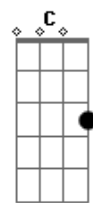

© ukulele-chords.com