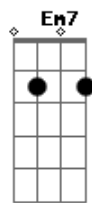

The Script - Talk You Down

Tom: G

G D Em (Em7)
I can feel the colour running
G D Em (Em7)
As it's fading from my face
G D Em (Em7)
Try to speak but nothing's coming
G D Em C
Nothing I could say to make you stay
G D Em (Em7)
Grabbed your suitcase called a taxi
G D Em (Em7)
It's 3am now where you gonna go?
G D Em (Em7)
Gonna stay with friends in London
G D Em C
And that's all I get to know, woah

G D
Maybe I can talk you down
Em Em7

Maybe I can talk you down

G
Oh, we're standing on a tiny ledge

D
Before this goes over the edge

Em
Gonna use my heart and not my head

G D
And try to open up your eyes

C
This is Relationship suicide

G D
Cos if you go, I go...

Em Em7
Cos if you go, I go...

G D
Cos if you go, I go...

Em Em7 G
Cos if you go, I go...

Acordes

© ukulele-chords.com

© ukulele-chords.com

© ukulele-chords.com