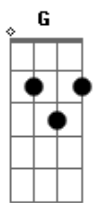

G
We're standing on a tiny ledge
D
Before this goes over the edge
Em
Gonna use my heart and not my head
G D
And try to open up your eyes
C
This is relationship suicide

G D
Cos if you go, I go...
Em Em7
Cos if you go, I go...

G D Em (Em7)
Taking shortcuts through the alleys
G D Em (Em7)
While you're racing through my mind
G D Em (Em7)
Cops can chase but they won't catch me
G D C
Not before I get to speak my mind

If there's still time, oh

G
Just a cigarette gone
D
No you couldn't be that far
Em
So I'm driving in my car to where I hope you are
G D

Maybe I can talk you down
Em Em7
Maybe I can talk you down, oh

G
We're standing on a tiny ledge
D
Before this goes over the edge
Em
Gonna use my heart and not my head

G D
And try to open up your eyes
C
This is relationship suicide

C
Cos if you go, I go...

D
Cos if you go, I go...

Em
Cos if you go, I go...

G
Cos if you go, I go...

C
We're standing on a tiny ledge

Before this goes over the edge

D
Gonna use my heart and not my head

Em
We're standing on a tiny ledge

Before this goes over the edge

G
Gonna use my heart and not my head

G
Just a cigarette gone

D
No you couldn't be that far

Em
So I'm driving in my car to where I hope you are

G D
Maybe I can talk you down
Em Em7

Maybe I can talk you down

G
Oh, we're standing on a tiny ledge

D
Before this goes over the edge

Em
Gonna use my heart and not my head

G D
And try to open up your eyes

C
This is Relationship suicide

G D
Cos if you go, I go...

Em Em7
Cos if you go, I go...

G D
Cos if you go, I go...

Em Em7 G
Cos if you go, I go...

Acordes

© ukulele-chords.com