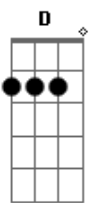

The Script - Talk You Down

Tom: G

G D Em (Em7)
I can feel the colour running
G D Em (Em7)
As it's fading from my face
G D Em (Em7)
Try to speak but nothing's coming
G D Em C
Nothing I could say to make you stay
G D Em (Em7)
Grabbed your suitcase called a taxi
G D Em (Em7)
It's 3am now where you gonna go?
G D Em (Em7)
Gonna stay with friends in London
G D Em C
And that's all I get to know, woah

G D
Maybe I can talk you down
Em Em7

Maybe I can talk you down

G
Oh, we're standing on a tiny ledge

D
Before this goes over the edge

Em
Gonna use my heart and not my head

G D
And try to open up your eyes

C
This is Relationship suicide

G D
Cos if you go, I go...

Em Em7
Cos if you go, I go...

G D
Cos if you go, I go...

Em Em7 G
Cos if you go, I go...

Acordes

© ukulele-chords.com

© ukulele-chords.com

© ukulele-chords.com