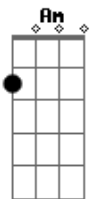

The Score - Stronger

tom:

Am

Am F E

[Verse]

Am
F E
I don't do this for the riches, I'm infected, my condition is
I'm always in my head

Am
F E
These words are my religion, I'm obsessed, it's by decision
I'ma do this till I'm dead

[Post-Verse]

Am
F E
Set me on fire, Set me on, set me on fire,

Am
F E
Whoa! Woo!
I'm still alive, I'm still a??I'm still alive,
Whoa! Bet you didn't think that I'd come back to life!

[Pre-Chorus]

Am
Higher, faster, everlasting.
Am
Bet you didn't think that I'd come back to life
F
Higher, faster, never crashing.
N.C.
Bet you didn't think that I'd come back to life!

[Chorus]

Am F
Stronger, eeeeeeeeer.
E
Bet you didn't think that I'd come back to life!
Am F
Stronger, eeeeeeeeer.
E
Bet you didn't think that I'd come back to life!

[Verse 2]

Am
F E
I do this with conviction, I write truths and never fiction,
my disease is what you fed

F Am
F E
I can't stop with my ambition, like a missile on a mission,
I'm a force that you will dread

[Post-Verse]

Am
F E
Set me on fire, Set me on, set me on fire,

Acordes

© ukulele-chords.com