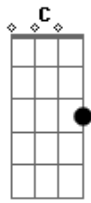

The Saxophones - Just You

tom:

Intro: C Am7 G
C Am7
C Am7
Just you, and I
C Am7
Just you, and I
F G C G
Together, forever, in love
C Am7
Just you and I
C Am7

Just you and I
F G C C7
Together, forever, in love
F G C C7
In love, we go strolling together
F G C G
In love, we go strolling forever
C Am7
Just you, and I
C Am7
Just you, and I
F G C
Together, forever, in love
[Final] C Am7 C Am7 F G C

Acordes

© ukulele-chords.com

© ukulele-chords.com

© ukulele-chords.com

© ukulele-chords.com

© ukulele-chords.com