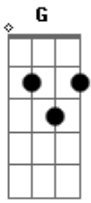

The Saxophones - Just You

tom:

Intro: C Am7 G
C Am7
C Am7
Just you, and I
C Am7
Just you, and I
F G C G
Together, forever, in love
C Am7
Just you and I
C Am7

Just you and I
F G C C7
Together, forever, in love
F G C C7
In love, we go strolling together
F G C G
In love, we go strolling forever
C Am7
Just you, and I
C Am7
Just you, and I
F G C
Together, forever, in love
[Final] C Am7 C Am7 F G C

Acordes

© ukulele-chords.com