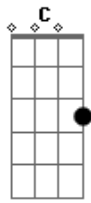

© ukulele-chords.com