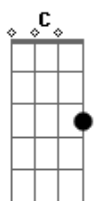

The Rose - Shift

tom:

D (forma dos acordes no tom de C)

Capostrate na 2ª casa

[Primeira Parte]

I think I need you
 I knew you'd care
 When I first saw you
 I knew it then
 I think that I love you
 Cause it hurts so bad, so bad
 Oh yeah I would die to
 Call you my friend

[Refrão]

When you are feeling down
 Stand by my side
 And when I see you sometimes
 I get tongue tied
 Whatever you say goes
 I love you now

(C G C G)

Acordes

© ukulele-chords.com

© ukulele-chords.com

© ukulele-chords.com

© ukulele-chords.com

[Segunda Parte]

I know you need me
 You know I care
 You speak with your eyes
 I can always tell
 I know that I love you
 Cause it hurts you too I know I know
 Oh yeah we can die for
 All the things we have