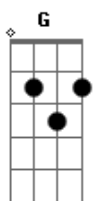

The Rose - Shift

tom:

D (forma dos acordes no tom de C)

Capostrate na 2ª casa

[Primeira Parte]

I think I need you
 I knew you'd care
 When I first saw you
 I knew it then
 I think that I love you
 Cause it hurts so bad, so bad
 Oh yeah I would die to
 Call you my friend

[Refrão]

When you are feeling down
 Stand by my side
 And when I see you sometimes
 I get tongue tied
 Whatever you say goes
 I love you now

(C G C G)

Acordes

© ukulele-chords.com

© ukulele-chords.com

© ukulele-chords.com

© ukulele-chords.com

[Segunda Parte]

I know you need me
 You know I care
 You speak with your eyes
 I can always tell
 I know that I love you
 Cause it hurts you too I know I know
 Oh yeah we can die for
 All the things we have