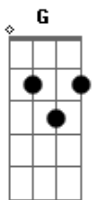

The Rose - Shift

tom:

D (forma dos acordes no tom de C)
Capostrate na 2ª casa

[Primeira Parte]

I think I need you
I knew you'd care
When I first saw you
I knew it then
I think that I love you
Cause it hurts so bad, so bad
Oh yeah I would die to
Call you my friend

[Refrão]

When you are feeling down
Stand by my side
And when I see you sometimes
I get tongue tied
Whatever you say goes
I love you now

(C G C G)

Acordes

© ukulele-chords.com

© ukulele-chords.com

© ukulele-chords.com

© ukulele-chords.com

[Segunda Parte]

I know you need me
You know I care
You speak with your eyes
I can always tell
I know that I love you
Cause it hurts you too I know I know
Oh yeah we can die for
All the things we have