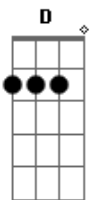

The Rose - Shift

tom:

D (forma dos acordes no tom de C)
Capostrate na 2ª casa

[Primeira Parte]

I think I need you
I knew you'd care
When I first saw you
I knew it then
I think that I love you
Cause it hurts so bad, so bad
Oh yeah I would die to
Call you my friend

[Refrão]

When you are feeling down
Stand by my side
And when I see you sometimes
I get tongue tied
Whatever you say goes
I love you now

(C G C G)

Acordes

© ukulele-chords.com

© ukulele-chords.com

© ukulele-chords.com

© ukulele-chords.com

[Segunda Parte]

I know you need me
You know I care
You speak with your eyes
I can always tell
I know that I love you
Cause it hurts you too I know I know
Oh yeah we can die for
All the things we have