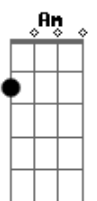

The Rose - Shift

tom:

D (forma dos acordes no tom de C)

Capostrate na 2ª casa

[Primeira Parte]

I think I need you
 I knew you'd care
 When I first saw you
 I knew it then
 I think that I love you
 Cause it hurts so bad, so bad
 Oh yeah I would die to
 Call you my friend

[Refrão]

When you are feeling down
 Stand by my side
 And when I see you sometimes
 I get tongue tied
 Whatever you say goes
 I love you now

(C G C G)

Acordes

© ukulele-chords.com

© ukulele-chords.com

© ukulele-chords.com

© ukulele-chords.com

[Segunda Parte]

I know you need me
 You know I care
 You speak with your eyes
 I can always tell
 I know that I love you
 Cause it hurts you too I know I know
 Oh yeah we can die for
 All the things we have