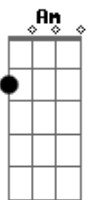

The Rose - Shift

tom:

D (forma dos acordes no tom de C)
Capostrate na 2ª casa

[Primeira Parte]

I think I need you
I knew you'd care
When I first saw you
I knew it then
I think that I love you
Cause it hurts so bad, so bad
Oh yeah I would die to
Call you my friend

[Refrão]

When you are feeling down
Stand by my side
And when I see you sometimes
I get tongue tied
Whatever you say goes
I love you now

(C G C G)

Acordes

© ukulele-chords.com

© ukulele-chords.com

© ukulele-chords.com

© ukulele-chords.com

[Segunda Parte]

I know you need me
You know I care
You speak with your eyes
I can always tell
I know that I love you
Cause it hurts you too I know I know
Oh yeah we can die for
All the things we have