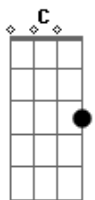

The Rose - Shift

tom:

D (forma dos acordes no tom de C)
Capostrate na 2ª casa

[Primeira Parte]

I think I need you
I knew you'd care
When I first saw you
I knew it then
I think that I love you
Cause it hurts so bad, so bad
Oh yeah I would die to
Call you my friend

[Refrão]

When you are feeling down
Stand by my side
And when I see you sometimes
I get tongue tied
Whatever you say goes
I love you now

(C G C G)

Acordes

© ukulele-chords.com

© ukulele-chords.com

© ukulele-chords.com

© ukulele-chords.com

[Segunda Parte]

I know you need me
You know I care
You speak with your eyes
I can always tell
I know that I love you
Cause it hurts you too I know I know
Oh yeah we can die for
All the things we have