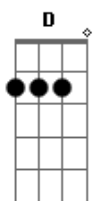

The Rose - Shift

tom:

D (forma dos acordes no tom de C)

Capostrate na 2ª casa

[Primeira Parte]

I think I need you
 I knew you'd care
 When I first saw you
 I knew it then
 I think that I love you
 Cause it hurts so bad, so bad
 Oh yeah I would die to
 Call you my friend

[Refrão]

When you are feeling down
 Stand by my side
 And when I see you sometimes
 I get tongue tied
 Whatever you say goes
 I love you now

(C G C G)

Acordes

© ukulele-chords.com

© ukulele-chords.com

© ukulele-chords.com

© ukulele-chords.com

[Segunda Parte]

I know you need me
 You know I care
 You speak with your eyes
 I can always tell
 I know that I love you
 Cause it hurts you too I know I know
 Oh yeah we can die for
 All the things we have