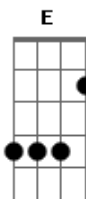

The Rose - Red

tom:

Intro: D A Gbm E

[Primeira Parte]

D A Stay jageun bulbich
 Gbm E Nal kkeureodangineun fireflies
 D A Take nal deryeoga
 Gbm E Sum makhineun siseon soge

[Pré-Refrão]

D Bichwojineun moonlight
 A Gireul chajaga
 Gbm E Jeomjeom gakkai naege dagawa
 D Tteoreuneun flashlight
 A Bicheul ttaraga
 Gbm E Ssodajineun jeo shooting stars

[Refrão]

D I wanna be red
 A Gbm E Nunape pieonan bulkkoccheoreom
 D I wanna be red
 A Gbm Ppalgahge pyeolchyeojin haneulcheoreom
 E I don?t care
 I wanna be
 (D A Gbm E)
 (D A Gbm E)

[Segunda Parte]

D A Stay gureum wie
 Gbm E Kkocipi pieona like paradise
 D A Dance move your body
 Gbm E Kkumkkudeusi naraolla

Acordes

© ukulele-chords.com

© ukulele-chords.com

© ukulele-chords.com

© ukulele-chords.com

[Pré-Refrão]

D Bichwojineun moonlight
 A Gireul chajaga
 Gbm E Jeomjeom gakkai naege dagawa
 D Tteoreuneun flashlight
 A Bicheul ttaraga
 Gbm E Ssodajineun jeo shooting stars
 D I wanna be red
 A Gbm E Nunape pieonan bulkkoccheoreom
 D I wanna be red
 A Gbm Ppalgahge pyeolchyeojin haneulcheoreom
 E I don?t care
 I wanna be
 D A Hollo geotdeon i geori
 E Eodum soge bulkge taolla