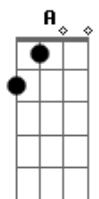

The Rose - Red

tom:

Intro: D A Gbm E

[Primeira Parte]

D A Stay jageun bulbich
Gbm E Nal kkeureodangineun fireflies
D A Take nal deryeoga
Gbm E Sum makhineun siseon soge

[Pré-Refrão]

D Bichwojineun moonlight
A Gireul chajaga
Gbm E Jeomjeom gakkai naege dagawa
D Tteoreuneun flashlight
A Bicheul ttaraga
Gbm E Ssodajineun jeo shooting stars

[Refrão]

D I wanna be red
A Gbm E Nunape pieonan bulkkoccheoreom
D I wanna be red
A Gbm Ppalgahge pyeolchyeojin haneulcheoreom
E I don?t care
I wanna be
(D A Gbm E)
(D A Gbm E)

[Segunda Parte]

D A Stay gureum wie
Gbm E Kkocipi pieona like paradise
D A Dance move your body
Gbm E Kkumkkudeusi naraolla

Acordes

© ukulele-chords.com