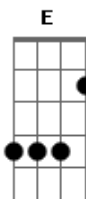

© ukulele-chords.com

[Pré-Refrão]

D Bichwojineun moonlight
A Gireul chajaga
Gbm E Jeomjeom gakkai naege dagawa
D Tteoreuneun flashlight
A Bicheul ttaraga
Gbm E Ssodajineun jeo shooting stars
D I wanna be red
A Gbm E Nunape pieonan bulkkoccheoreom
D I wanna be red
A Gbm Ppalgahge pyeolchyeojin haneulcheoreom
E I don?t care
I wanna be
D A Hollo geotdeon i geori
E Eodum soge bulkge taolla

Throw your sticks and stones
D A Namdeulgwa dareumyeon mwo eottae
E Singyeong an sseo kkeullineun daero

[Refrão]

D I wanna be red
A Gbm Nuga mwora hadeon sanggwaneopseo
E No
D I don?t wanna be dead
A Gbm Bulcheoreom jeo nopi ppeodeolla
E Fireworks
I just wanna be
[Final] A D Gbm E
A D Gbm E
A D Gbm E
A D Gbm E A