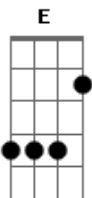

© ukulele-chords.com