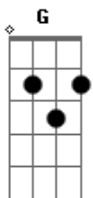

© ukulele-chords.com