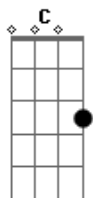

The Rolling Stones - You Gotta Move

Tom: **D**

AFINAÇÃO: OPEN **C - C G C G C E**

Keith Richards utiliza um "slide" durante toda a música, ao estilo do Delta Blues.

Intro:

You may be rich chi-i-i-ild you may be poor

but when the lord

gets ready

ya got ta move

PASSAGEM INSTRUMENTAL

VERSO 1

You got ta move

You got ta move

You got ta move chi-i-i-ild ya gotta move

Oh when the lord

gets ready

ya got ta move

VERSO 2

You may be high

You may be low

VERSO 3

You see that woman

Who walks the street

You see that po - li - i - ce upon his beat

but then the lord

gets ready

ya got ta move

CODA

Acordes

© ukulele-chords.com