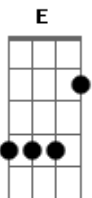

© ukulele-chords.com