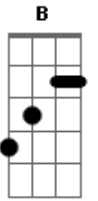

© ukulele-chords.com