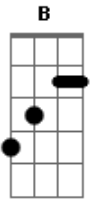

© ukulele-chords.com