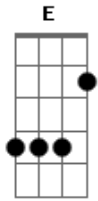

The Rolling Stones - The Lantern

Tom: E

We...in our present life
E Abm A B A
E Abm A Gb7 B7
Knew...that the stars were right
E B
So if you are the first to go
Dbm Gb
You'll leave a sign to let me know
E E7
Oh, tell me so, please
A Gb7 B A
Carry the lantern light
E Abm A B A
You...cross the sea of night
E Abm A Gb7 B7
Free...from the spell of flight
E B
Your cloak you wear is a spirit shroud
Dbm Gb
You'll wake me in my sleeping hours

Like a cloud, please
E E7
Carry the lantern high
A Gb7 B A
E Abm A B A
Me...in my sorry plight
E Abm A Gb7 B7
You...waiting every night
E B
My face it turns a deathly pale
Dbm Gb
You're talking to me through your veil
E E7
I hear you wail, so please
A Gb7 B A
Carry the lantern light
E B
The servants sleep, the doors are barred
Dbm Gb
You hear the stopping of my heart
E E7
You never part, so please...carry the lantern high! A

Acordes

© ukulele-chords.com