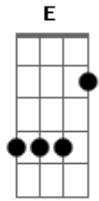

The Rolling Stones - The Lantern

Tom: E

We...in our present life
E Abm A B A
E Abm A Gb7 B7
Knew...that the stars were right
E B
So if you are the first to go
Dbm Gb
You'll leave a sign to let me know
E E7
Oh, tell me so, please
A Gb7 B A
Carry the lantern light
E Abm A B A
You...cross the sea of night
E Abm A Gb7 B7
Free...from the spell of flight
E B
Your cloak you wear is a spirit shroud
Dbm Gb
You'll wake me in my sleeping hours

Like a cloud, please
E E7
Carry the lantern high
A Gb7 B A
E Abm A B A
Me...in my sorry plight
E Abm A Gb7 B7
You...waiting every night
E B
My face it turns a deathly pale
Dbm Gb
You're talking to me through your veil
E E7
I hear you wail, so please
A Gb7 B A
Carry the lantern light
E B
The servants sleep, the doors are barred
Dbm Gb
You hear the stopping of my heart
E E7
You never part, so please...carry the lantern high! A

Acordes

© ukulele-chords.com