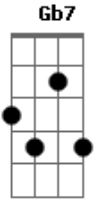

© ukulele-chords.com