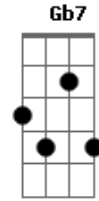

© ukulele-chords.com