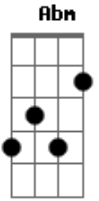

© ukulele-chords.com