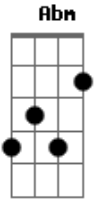

© ukulele-chords.com