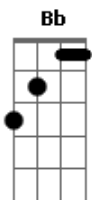

© ukulele-chords.com