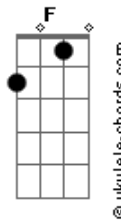

The Rolling Stones - Shine a Light

Tom: C

C G
Saw you stretched out in room ten o nine
Am G
With a smile on your face and the tears right in your eye
F C
Could not seem to get a line on you
G F C G
My sweet honey love

C G
And Berber jewelry jangling down the street
Am G
Making bloodshot eyes at every woman that you meet
F C
Could not seem to get a high on you
G F C G
My sweet honey love

Refrão:

C G
May the good Lord shine a light on you
F C
Make every song you sing your favorite tune
C G
May the good Lord shine a light on you
F C
Warm like the evening sun

C

Acordes

And you're drunk in the alley
G
with your clothes all torn
Am
And your late night friends leave you
G
in the cold gray dawn
F C
Just seemed too many flies on you
G F C G
I just can't brush them off