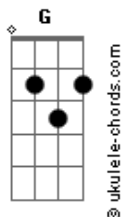

The Rolling Stones - Shine a Light

Tom: C

C G
Saw you stretched out in room ten o nine
Am G
With a smile on your face and the tears right in your eye
F C
Could not seem to get a line on you
G F C G
My sweet honey love

C G
And Berber jewelry jangling down the street
Am G
Making bloodshot eyes at every woman that you meet
F C
Could not seem to get a high on you
G F C G
My sweet honey love

Refrão:

C G
May the good Lord shine a light on you
F C
Make every song you sing your favorite tune
C G
May the good Lord shine a light on you
F C
Warm like the evening sun

C

Acordes

And you're drunk in the alley
G
with your clothes all torn
Am
And your late night friends leave you
G
in the cold gray dawn
F C
Just seemed too many flies on you
G F C G
I just can't brush them off

C G
And the angels beating all their wings in time
Am G
With a smile on their face and a gleam right in their eyes
F C
Oh thought I heard one sigh for you
G F
Come on up now, come on up now,
C G
Come on up now, come on up now,