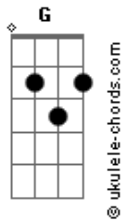

The Rolling Stones - Shine a Light

Tom: C

C G
Saw you stretched out in room ten o nine
Am G
With a smile on your face and the tears right in your eye
F C
Could not seem to get a line on you
G F C G
My sweet honey love

C G
And Berber jewelry jangling down the street
Am G
Making bloodshot eyes at every woman that you meet
F C
Could not seem to get a high on you
G F C G
My sweet honey love

Refrão:

C G
May the good Lord shine a light on you
F C
Make every song you sing your favorite tune
C G
May the good Lord shine a light on you
F C
Warm like the evening sun

C

Acordes

And you're drunk in the alley
G
with your clothes all torn
Am
And your late night friends leave you
G
in the cold gray dawn
F C
Just seemed too many flies on you
G F C G
I just can't brush them off