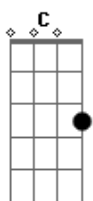

The Rolling Stones - Ruby Tuesday

Tom: C

Tom :Am

1. She would never say where she came from,
yesterday don't matter if it's gone,
while the sun is bright, or in the darkest night
no one knows, she comes and goes.
Good - bye Ruby Tuesday, who could hang a name on you

-G
When you change with every new day, still I'm gonna miss you.

2. Don't question why she needs to be so free,
She'll tell you it's the only way to be.
She just can't be chained, to a life where nothing's
gained,
and nothings lost, at such a cost. REFRAIN
3. There's no time to lose I heard her say,
she'll cash your dreams before they slip away.
Dying all the time, lose your dreams and you'll
lose your mind, ain't life unkind.
REFRAIN REFRAIN

Acordes

© ukulele-chords.com