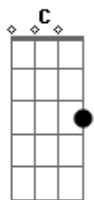

© ukulele-chords.com