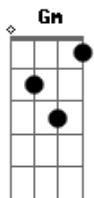

© ukulele-chords.com