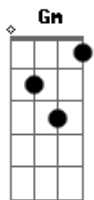

© ukulele-chords.com