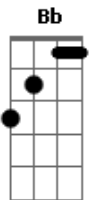

© ukulele-chords.com