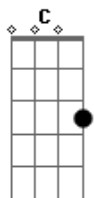

© ukulele-chords.com