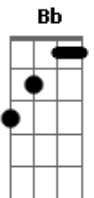

© ukulele-chords.com