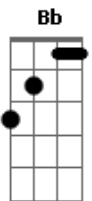

© ukulele-chords.com