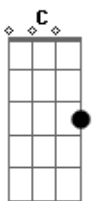

© ukulele-chords.com