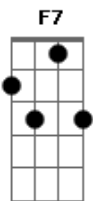

© ukulele-chords.com

© ukulele-chords.com