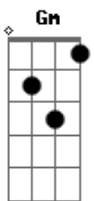

© ukulele-chords.com