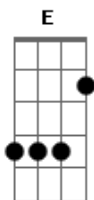

© ukulele-chords.com