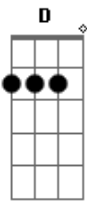

The Rolling Stones - Just Your Fool

Tom: A
Intro: A D A E D A

[Verso 1]

A
I'm just your fool, can't help myself
D
I love you baby, and no one else
A E
I ain't crazy, you are my baby
D A
I'm just your fool

[Verso 2]

A
I'm just your fool, I must confess
D
To still love you baby, and take your mess
A E
I ain't lyin', no use a jivin'
D A
I'm just your fool

[Solo] A D A E D A

[Ponte]

D A
You must be tryin' to drive me crazy
D A
Treat me the way you do
D A
I ask you please have mercy baby
E
Let me be happy too
D A
If you gonna leave me, for someone new
D A
Gonna buy me a shotgun, shoot it at you
D A
I ain't lyin', no use a jivin'
E D A
I'm just your fool

[Verso 3]

A
I'm just your fool, can't help myself
D
I love you baby, and no one else
A E
I ain't crazy, you are my baby
D A
I'm just your fool

Acordes

© ukulele-chords.com

© ukulele-chords.com

© ukulele-chords.com