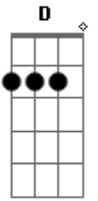

© ukulele-chords.com