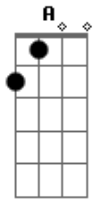

The Rolling Stones - Just Your Fool

Tom: A
Intro: A D A E D A

[Verso 1]
A
I'm just your fool, can't help myself
D
I love you baby, and no one else
A E
I ain't crazy, you are my baby
D A
I'm just your fool

[Verso 2]
A
I'm just your fool, I must confess
D
To still love you baby, and take your mess
A E
I ain't lyin', no use a jivin'
D A
I'm just your fool

[Solo] A D A E D A

[Ponte]

D A
You must be tryin' to drive me crazy
D A
Treat me the way you do
D A
I ask you please have mercy baby
E
Let me be happy too
D A
If you gonna leave me, for someone new
D A
Gonna buy me a shotgun, shoot it at you
D A
I ain't lyin', no use a jivin'
E D A
I'm just your fool

[Verso 3]
A
I'm just your fool, can't help myself
D
I love you baby, and no one else
A E
I ain't crazy, you are my baby
D A
I'm just your fool

Acordes

© ukulele-chords.com