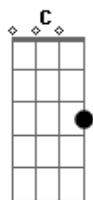

© ukulele-chords.com