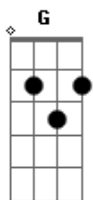

The Rolling Stones - If You Need Me

Tom: G

If you need me, why don't you call me
Said if you need me, why don't you call me
Don't wait too long, when things go wrong
I'll be there, yeah, where i belong
Said if you want me, why don't you send for me
Said if you want, want, want
All you gotta do is send for me
Don't wait to long, just pick up your phone
I'll be there, right there, where i belong
People always told me, darling

That you didn't mean me no good
But i know deep down in my heart
I done the best i could
And one of these days, darling, it won't be long
You're gonna come walking through that door
And i know in my mind these are the very
Words you're gonna say to me
I still love you, always thinking of you
I still love, love, love
Always thinking of you
Don't wait too long, when things go wrong
I'll be there, right there, where i belong

Acordes

© ukulele-chords.com