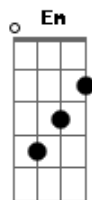

© ukulele-chords.com