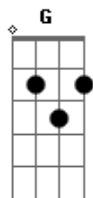

The Rolling Stones - Hand Of Fate

Tom: C

(intro 2x) A G F C

C F C F C
 The hand of fate is on me now
 A G F C
 It pick me up and knock me down
 F C F C
 I'm on the run, I'm prison bound
 A G F C
 The hand of fate is heavy now
 F C F C
 I killed a man, I'm highway bound
 A G F C
 The wheel of fortune keeps turning round
 F C F C
 Turning round, turning round
 A G C G
 I should have known it was a one horse town
 F C F C
 My sweet girl was once his wife
 A G F C

He had papers that the judge had signed
 F C F C
 The wind blew hard, it was stormy night
 A G F C
 He shot me once, but I shot him twice
 C F C F C
 The hand of fate is on me now
 A G F C
 It pick me up and it kicked me right down
 F C
 Kicked me right down
 F C A G C G
 Kicked me right down

Bb C I had to save her life
 Bb C
 Yeah, I gunned him twice

A G F C
 Yeah, and I watched him die, watch out boy
 A G F C
 Yeah, I watched him die

Acordes

© ukulele-chords.com

© ukulele-chords.com

© ukulele-chords.com