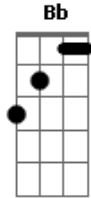

© ukulele-chords.com