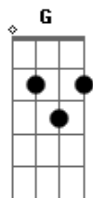

The Rolling Stones - Hand Of Fate

Tom: C

(intro 2x) A G F C

C F C F C
The hand of fate is on me now
A G F C
It pick me up and knock me down
F C F C
I'm on the run, I'm prison bound
A G F C
The hand of fate is heavy now
F C F C
I killed a man, I'm highway bound
A G F C
The wheel of fortune keeps turning round
F C F C
Turning round, turning round
A G C G
I should have known it was a one horse town
F C F C
My sweet girl was once his wife
A G F C

He had papers that the judge had signed
F C F C
The wind blew hard, it was stormy night
A G F C
He shot me once, but I shot him twice
C F C F C
The hand of fate is on me now
A G F C
It pick me up and it kicked me right down
F C
Kicked me right down
F C A G C G
Kicked me right down

Bb C I had to save her life
Bb C
Yeah, I gunned him twice

A G F C
Yeah, and I watched him die, watch out boy
A G F C
Yeah, I watched him die

Acordes

© ukulele-chords.com

© ukulele-chords.com

© ukulele-chords.com