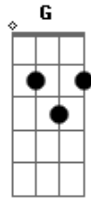

© ukulele-chords.com