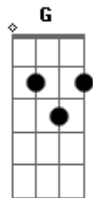

The Rolling Stones - Hand Of Fate

Tom: C

(intro 2x) A G F C

C F C F C
The hand of fate is on me now
A G F C
It pick me up and knock me down
F C F C
I'm on the run, I'm prison bound
A G F C
The hand of fate is heavy now
F C F C
I killed a man, I'm highway bound
A G F C
The wheel of fortune keeps turning round
F C F C
Turning round, turning round
A G C G
I should have known it was a one horse town
F C F C
My sweet girl was once his wife
A G F C

He had papers that the judge had signed
F C F C
The wind blew hard, it was stormy night
A G F C
He shot me once, but I shot him twice
C F C F C
The hand of fate is on me now
A G F C
It pick me up and it kicked me right down
F C
Kicked me right down
F C A G C G
Kicked me right down

Bb C I had to save her life
Bb C
Yeah, I gunned him twice

A G F C
Yeah, and I watched him die, watch out boy
A G F C
Yeah, I watched him die

Acordes

© ukulele-chords.com

© ukulele-chords.com

© ukulele-chords.com