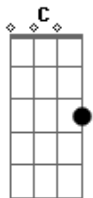

The Rolling Stones - Hand Of Fate

Tom: C

(intro 2x) A G F C

C F C F C
The hand of fate is on me now
A G F C
It pick me up and knock me down
F C F C
I'm on the run, I'm prison bound
A G F C
The hand of fate is heavy now
F C F C
I killed a man, I'm highway bound
A G F C
The wheel of fortune keeps turning round
F C F C
Turning round, turning round
A G C G
I should have known it was a one horse town
F C F C
My sweet girl was once his wife
A G F C

He had papers that the judge had signed
F C F C
The wind blew hard, it was stormy night
A G F C
He shot me once, but I shot him twice
C F C F C
The hand of fate is on me now
A G F C
It pick me up and it kicked me right down
F C
Kicked me right down
F C A G C G
Kicked me right down

Bb C I had to save her life
Bb C
Yeah, I gunned him twice

A G F C
Yeah, and I watched him die, watch out boy
A G F C
Yeah, I watched him die

Acordes

© ukulele-chords.com

© ukulele-chords.com

© ukulele-chords.com