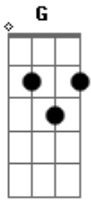

The Rolling Stones - Eileen

Tom: G

(intro) C C D G

(verso)

C D G
Eileen, won't you lean on me, mmm
D C
This is no life living here without you
D C
This is no way for me to get along, yeah
D C D
Now that I know I'm no good without you
C D G
Eileen, Eileen

(verso)

C D G
Eileen, won't you lean on me, please
D C D
How much I had baby when I had you (had you)
C
I'm destitute this way, yeah
D C D
I'm doing time living here without you
C D G C D G
Eileen, (Eileen, Eileen), Eileen

(verso)

C D G

Eileen, I'm coming clean, yeah

D C D C
(Without you) I guess no substitute will do
D C D
What do I do, baby, to impress you (impress you)
C
Now that I'm blown and thrown out the way

(instrumental)

C C D G C C D G D C D

(verso)

C D G
Eileen, ooh yeah
C D G
(Eileen), Eileen you can lean on me, yeah
D C
Baby, I'm dead in a cruel world without you, yeah
D C
Oooh, ooh yeah c'mon
D C D
Lean on me, lean on me

(outro)

C C D G

Lean on me
Eileen, Eileen
Lean on me
Eileen, Eileen, baby won't you lean on me

Acordes

© ukulele-chords.com