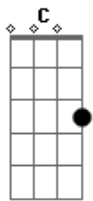

The Rolling Stones - Can Be Seen

Tom: C

(intro 4x) Em C

G Am
I just can't be seen with you

Em
I admit it anyway

G Am Em
Yeah, I just got obscene with you

G Am Bm
I don't stand a chance with you (I just can't be se-en)

Am
I never did anyway

G Am
I can't even sleep with you

Em
Ooh, I'd always be awake baby, baby, yeah

Am Bm
I just can't be seen with you (I just can't be se-en)

Am
It's for your own sake

Bm Am
You're better off anyway

Em
It's too dangerous baby

Em C
It's too dangerous

It's too dangerous

I just can't be seen with you

G Bm Am
They set us up so they can shoot us down

G Bm Am
Put us six feet underground

G Bm Am G Bm Am
And it's just too deep for me

G Am
Yeah, I just can't be seen with you (I just can't be seen)

Em
Ooh, Although it hurts me to say

G Am
Yeah it was just a dream with you (it was just a dream)

Em
Yeah because you're married anyway

Oh shit

G Am
Bm Babe, Babe I don't stand a chance with you (I just can't be se-en)

Am
Oh you're better off this way

Bm Am
It's hit and run anyway

Em
It's just too dangerous baby

Acordes

© ukulele-chords.com