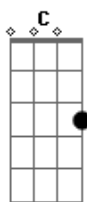

The Rolling Stones - Can Be Seen

Tom: C

(intro 4x) Em C

G Am
I just can't be seen with you

Em
I admit it anyway

G Am Em
Yeah, I just got obscene with you

G Am Bm
I don't stand a chance with you (I just can't be se-en)

Am
I never did anyway

G Am
I can't even sleep with you

Em
Ooh, I'd always be awake baby, baby, yeah

Am Bm
I just can't be seen with you (I just can't be se-en)

Am
It's for your own sake

Bm Am
You're better off anyway

Em
It's too dangerous baby

Em C
It's too dangerous

It's too dangerous

I just can't be seen with you

G Bm Am
They set us up so they can shoot us down

G Bm Am
Put us six feet underground

G Bm Am G Bm Am
And it's just too deep for me

G Am
Yeah, I just can't be seen with you (I just can't be seen)

Em
Ooh, Although it hurts me to say

G Am
Yeah it was just a dream with you (it was just a dream)

Em
Yeah because you're married anyway

Oh shit

G Am
Bm Babe, Babe I don't stand a chance with you (I just can't be se-en)

Am
Oh you're better off this way

Bm Am
It's hit and run anyway

Em
It's just too dangerous baby

Acordes