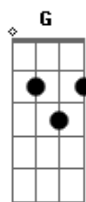

© ukulele-chords.com