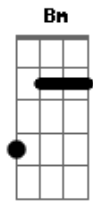

© ukulele-chords.com