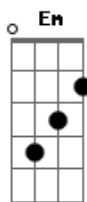

© ukulele-chords.com