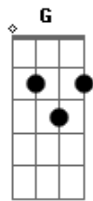

© ukulele-chords.com