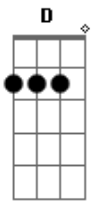

The Rolling Stones - Black Limousine

Tom: G

(intro) C G D C G D

(verso)

We used to ride, baby
 Ride around in limousines
 We looked so fine, baby
 You in white and me in green
 Drinking and dancing
 All inside a crazy dream

(instrumental) C G C G D C G D C G C G D C

Acordes

© ukulele-chords.com

© ukulele-chords.com

© ukulele-chords.com