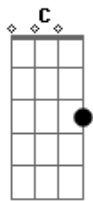

© ukulele-chords.com