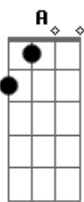

The Rolling Stones - Almost Hear You Sigh

Tom: E

(intro 3x) A A B B

(verso)

I can almost hear you sigh
 I can almost hear you cry
 On every crowded street
 All the places we would meet

(verso)

What would I do without you
 They say that life goes on
 I'm feeling sorry for myself
 I can't believe you're gone

(refrão)

I can almost hear you sigh
 Almost hear you cry
 When you made sweet love to me
 And you turned on all the charm
 Acted much too calm
 You had a cold look in your eyes

Acordes

© ukulele-chords.com