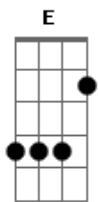

The Rolling Stones - Almost Hear You Sigh

Tom: E

(intro 3x) A A B B

(verso)

I can almost hear you sigh
 I can almost hear you cry
 On every crowded street
 All the places we would meet

(verso)

What would I do without you
 They say that life goes on
 I'm feeling sorry for myself
 I can't believe you're gone

(refrão)

You acted much to calm
 You turned on all your charm

You had a cold look in your eyes

(interlúdio)

00o oo oo o o o o oo oo
 00o oo oo o o o o oo oo

(verso)

I can feel your tongue on mine
 Silky smooth like wine
 I'm living with those memories
 That's all that's left of you and me

(refrão)

I can almost hear you sigh
 Almost hear you cry
 When you made sweet love to me
 And you turned on all the charm
 Acted much too calm
 You had a cold look in your eyes

Acordes

© ukulele-chords.com