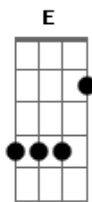

The Rolling Stones - Almost Hear You Sigh

Tom: E

(intro 3x) A A B B

(verso)

I can almost hear you sigh
 I can almost hear you cry
 On every crowded street
 All the places we would meet

(verso)

What would I do without you
 They say that life goes on
 I'm feeling sorry for myself
 I can't believe you're gone

(refrão)

You acted much to calm
 You turned on all your charm

You had a cold look in your eyes

(interlúdio)

000 oo oo o o o o oo oo
 000 oo oo o o o o oo oo

(verso)

I can feel your tongue on mine
 Silky smooth like wine
 I'm living with those memories
 That's all that's left of you and me

(refrão)

I can almost hear you sigh
 Almost hear you cry
 When you made sweet love to me
 And you turned on all the charm
 Acted much too calm
 You had a cold look in your eyes

Acordes

© ukulele-chords.com