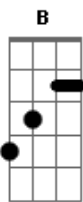

© ukulele-chords.com