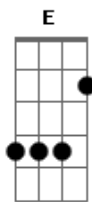

The Rolling Stones - Almost Hear You Sigh

Tom: E

(intro 3x) A A B B

(verso)

I can almost hear you sigh
I can almost hear you cry
On every crowded street
All the places we would meet

(verso)

What would I do without you
They say that life goes on
I'm feeling sorry for myself
I can't believe you're gone

(refrão)

You acted much to calm
You turned on all your charm

You had a cold look in your eyes

(interlúdio)

000 oo oo o o o o oo oo
000 oo oo o o o o oo oo

(verso)

I can feel your tongue on mine
Silky smooth like wine
I'm living with those memories
That's all that's left of you and me

(refrão)

I can almost hear you sigh
Almost hear you cry
When you made sweet love to me
And you turned on all the charm
Acted much too calm
You had a cold look in your eyes

Acordes

© ukulele-chords.com