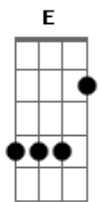

The Rolling Stones - Almost Hear You Sigh

Tom: E

(intro 3x) A A B B

(verso)

I can almost hear you sigh
 I can almost hear you cry
 On every crowded street
 All the places we would meet

(verso)

What would I do without you
 They say that life goes on
 I'm feeling sorry for myself
 I can't believe you're gone

(refrão)

You acted much to calm
 You turned on all your charm

You had a cold look in your eyes

(interlúdio)

000 oo oo o o o o oo oo
 000 oo oo o o o o oo oo

(verso)

I can feel your tongue on mine
 Silky smooth like wine
 I'm living with those memories
 That's all that's left of you and me

(refrão)

I can almost hear you sigh
 Almost hear you cry
 When you made sweet love to me
 And you turned on all the charm
 Acted much too calm
 You had a cold look in your eyes

Acordes

© ukulele-chords.com