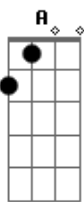

The Rolling Stones - Almost Hear You Sigh

Tom: E

(intro 3x) A A B B

(verso)

I can almost hear you sigh
I can almost hear you cry
On every crowded street
All the places we would meet

(verso)

What would I do without you
They say that life goes on
I'm feeling sorry for myself
I can't believe you're gone

(refrão)

You acted much to calm
You turned on all your charm

You had a cold look in your eyes

(interlúdio)

000 oo oo o o o o oo oo
000 oo oo o o o o oo oo

(verso)

I can feel your tongue on mine
Silky smooth like wine
I'm living with those memories
That's all that's left of you and me

(refrão)

I can almost hear you sigh
Almost hear you cry
When you made sweet love to me
And you turned on all the charm
Acted much too calm
You had a cold look in your eyes

Acordes

© ukulele-chords.com

© ukulele-chords.com

© ukulele-chords.com