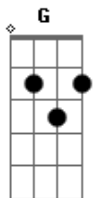

The Rocky Horror Picture Show - Eddie

tom:

Intro: G C D G
From the day he was born, he was trouble
G7 C D G
He was the thorn in his mutter's side
G7 C D G
She tried in vain. But he never caused her nothing but shame
C
He left home the day she died

[Primeira Parte]

C D G
From the day she was gone All he wanted
G7 C D G
Was rock and roll, porn, und a motor bike
G7 C D G Em
Shooting up junk. He was a low-down, cheap little punk
C D
Taking everyone for a ride

[Refrão]

G C
When Eddie said he didn't like his teddy
D G C G
You knew he was a no good kid
G C
When he threatened your life with a switch blade knife
D G
What a guy. - Makes you cry. - Und I did

[Ponte]

A D A D
Everybody shoved him. I very nearly loved him

G G7 C
I said, "Hey, listen to me. Stay sane inside insanity."
A7 D
But he locked the door and threw away the key

[Segunda Parte]

C D G
But he must have been drawn into something
G7 C D G
Making him warn me in a note which reads

What's it say? What's it say?

G7 C D G Em
"I'm out of my head. O, hurry or I may be dead
C D
They mustn't carry out their evil deeds."

[Refrão]

G C
When Eddie said he didn't like his teddy
D G C G
You knew he was a no good kid
G C
When he threatened your life with a switch blade knife
D G
What a guy. - Makes you cry. - Und I did

G C
When Eddie said he didn't like his teddy
D G C G
You knew he was a no good kid
G C
When he threatened your life with a switch blade knife
D D D D
What a guy. oh ho ho Makes you cry. hey hey hey
G Gb G
Und I did Eddie

Acordes

© ukulele-chords.com