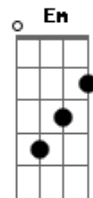

© ukulele-chords.com