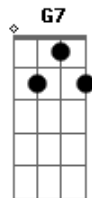

© ukulele-chords.com