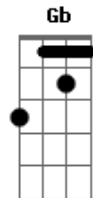

© ukulele-chords.com