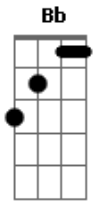

© ukulele-chords.com