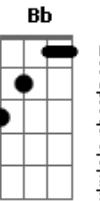

The Rasmus - October And April

Tom: F
Intro: Dm Am Dm Am

Verso 1:

Dm Am
She was like april sky, sunrise in her eyes
Dm C
Child of light, shining star, fire in her heart
Gm Dm
Brightest day, melting snow, breaking through the chill
Bb A7 Dm
October and april

Final:

Bb A7 Dm
October and april
Bb A7 Dm
October and april
Bb A7 Dm
October and april

Acordes

© ukulele-chords.com

© ukulele-chords.com

© ukulele-chords.com

© ukulele-chords.com

© ukulele-chords.com