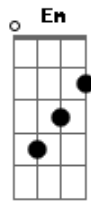

© ukulele-chords.com