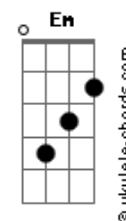

The Raconteurs - Sunday Driver

tom:

Intro: ^G
E D E A B
D C D G A

^E ^D ^E ^A ^B ^D ^C ^D ^G ^A
Here comes the Sunday driver
^E ^D ^E ^A ^D ^C ^D ^G ^A
Came to get my sister
^E ^D ^E ^A ^B ^D ^C ^D ^G ^A
We know you're such a liar
^E ^D ^E ^A ^B ^D ^C ^D ^G ^A
Can't believe I missed her

^E ^D ^E ^A ^B ^D ^C ^D ^G ^A
Ain't it right?
^E ^D ^E ^A ^B ^D ^C ^D ^G ^A
Ain't it wrong?
^E ^D ^E ^A ^B ^D ^C ^D ^G ^A
It's a fact
^E ^D ^E ^A ^B ^D ^C ^D ^G ^A
Sing my song

(E D E A B)
(D C D G A)

^E ^D ^E ^A ^B ^D ^C ^D ^G ^A
If I know he's gonna spin it
^E ^D ^E ^A ^B ^D ^C ^D ^G ^A
Can't believe she kissed him
^E ^D ^E ^A ^B ^D ^C ^D ^G ^A
He said: Give me just a minute,
^E ^D ^E ^A ^B ^D ^C ^D ^G ^A

Acordes

I'm working on a system

^E ^D ^E ^A ^B ^D ^C ^D ^G ^A
Ain't it right?
^E ^D ^E ^A ^B ^D ^C ^D ^G ^A
Ain't it wrong?
^E ^D ^E ^A ^B ^D ^C ^D ^G ^A
It's a fact
^E ^D ^E ^A ^B ^D ^C ^D ^G ^A
Sing my song
(Em)

Let's take a drive
Let's take our time
Paying our mind
People behind

The road stretches wide
You're close by my side
Let's kill some time
Let's go for a drive

^E ^B ^D ^A
Ain't it right?
^E ^B ^D ^A
Ain't it wrong?
^E ^B ^D ^A
It's a fact
^E ^B ^D ^A
Sing my song

Here comes the Sunday drive

(Em)