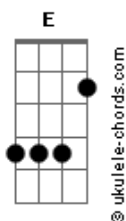

The Raconteurs - Sunday Driver

tom:

Intro: ^G
E D E A B
D C D G A

^E ^D ^E ^A ^B ^D ^C ^D ^G ^A
Here comes the Sunday driver
^E ^D ^E ^A ^D ^C ^D ^G ^A
Came to get my sister
^E ^D ^E ^A ^B ^D ^C ^D ^G ^A
We know you're such a liar
^E ^D ^E ^A ^B ^D ^C ^D ^G ^A
Can't believe I missed her

^E ^D ^E ^A ^B ^D ^C ^D ^G ^A
Ain't it right?
^E ^D ^E ^A ^B ^D ^C ^D ^G ^A
Ain't it wrong?
^E ^D ^E ^A ^B ^D ^C ^D ^G ^A
It's a fact
^E ^D ^E ^A ^B ^D ^C ^D ^G ^A
Sing my song

(E D E A B)
(D C D G A)

^E ^D ^E ^A ^B ^D ^C ^D ^G ^A
If I know he's gonna spin it
^E ^D ^E ^A ^B ^D ^C ^D ^G ^A
Can't believe she kissed him
^E ^D ^E ^A ^B ^D ^C ^D ^G ^A
He said: Give me just a minute,
^E ^D ^E ^A ^B ^D ^C ^D ^G ^A

Acordes

I'm working on a system

^E ^D ^E ^A ^B ^D ^C ^D ^G ^A
Ain't it right?
^E ^D ^E ^A ^B ^D ^C ^D ^G ^A
Ain't it wrong?
^E ^D ^E ^A ^B ^D ^C ^D ^G ^A
It's a fact
^E ^D ^E ^A ^B ^D ^C ^D ^G ^A
Sing my song
(Em)

Let's take a drive
Let's take our time
Paying our mind
People behind

The road stretches wide
You're close by my side
Let's kill some time
Let's go for a drive

^E ^B ^D ^A
Ain't it right?
^E ^B ^D ^A
Ain't it wrong?
^E ^B ^D ^A
It's a fact
^E ^B ^D ^A
Sing my song

Here comes the Sunday drive

(Em)