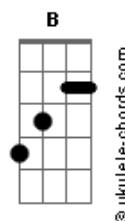

The Raconteurs - Sunday Driver

tom:

Intro: ^G
E D E A B
D C D G A

^E ^D ^E ^A ^B ^D ^C ^D ^G ^A
Here comes the Sunday driver
^E ^D ^E ^A ^D ^C ^D ^G ^A
Came to get my sister
^E ^D ^E ^A ^B ^D ^C ^D ^G ^A
We know you're such a liar
^E ^D ^E ^A ^B ^D ^C ^D ^G ^A
Can't believe I missed her

^E ^D ^E ^A ^B ^D ^C ^D ^G ^A
Ain't it right?
^E ^D ^E ^A ^B ^D ^C ^D ^G ^A
Ain't it wrong?
^E ^D ^E ^A ^B ^D ^C ^D ^G ^A
It's a fact
^E ^D ^E ^A ^B ^D ^C ^D ^G ^A
Sing my song

(E D E A B)
(D C D G A)

^E ^D ^E ^A ^B ^D ^C ^D ^G ^A
If I know he's gonna spin it
^E ^D ^E ^A ^B ^D ^C ^D ^G ^A
Can't believe she kissed him
^E ^D ^E ^A ^B ^D ^C ^D ^G ^A
He said: Give me just a minute,
^E ^D ^E ^A ^B ^D ^C ^D ^G ^A

Acordes

I'm working on a system

^E ^D ^E ^A ^B ^D ^C ^D ^G ^A
Ain't it right?
^E ^D ^E ^A ^B ^D ^C ^D ^G ^A
Ain't it wrong?
^E ^D ^E ^A ^B ^D ^C ^D ^G ^A
It's a fact
^E ^D ^E ^A ^B ^D ^C ^D ^G ^A
Sing my song
(Em)

Let's take a drive
Let's take our time
Paying our mind
People behind

The road stretches wide
You're close by my side
Let's kill some time
Let's go for a drive

^E ^B ^D ^A
Ain't it right?
^E ^B ^D ^A
Ain't it wrong?
^E ^B ^D ^A
It's a fact
^E ^B ^D ^A
Sing my song

Here comes the Sunday drive

(Em)