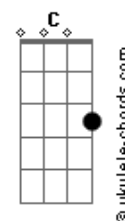

The Raconteurs - Sunday Driver

tom:

Intro: ^G
E D E A B
D C D G A

^E ^D ^E ^A ^B ^D ^C ^D ^G ^A
Here comes the Sunday driver
^E ^D ^E ^A ^D ^C ^D ^G ^A
Came to get my sister
^E ^D ^E ^A ^B ^D ^C ^D ^G ^A
We know you're such a liar
^E ^D ^E ^A ^B ^D ^C ^D ^G ^A
Can't believe I missed her

^E ^D ^E ^A ^B ^D ^C ^D ^G ^A
Ain't it right?
^E ^D ^E ^A ^B ^D ^C ^D ^G ^A
Ain't it wrong?
^E ^D ^E ^A ^B ^D ^C ^D ^G ^A
It's a fact
^E ^D ^E ^A ^B ^D ^C ^D ^G ^A
Sing my song

(E D E A B)
(D C D G A)

^E ^D ^E ^A ^B ^D ^C ^D ^G ^A
If I know he's gonna spin it
^E ^D ^E ^A ^B ^D ^C ^D ^G ^A
Can't believe she kissed him
^E ^D ^E ^A ^B ^D ^C ^D ^G ^A
He said: Give me just a minute,
^E ^D ^E ^A ^B ^D ^C ^D ^G ^A

Acordes

I'm working on a system

^E ^D ^E ^A ^B ^D ^C ^D ^G ^A
Ain't it right?
^E ^D ^E ^A ^B ^D ^C ^D ^G ^A
Ain't it wrong?
^E ^D ^E ^A ^B ^D ^C ^D ^G ^A
It's a fact
^E ^D ^E ^A ^B ^D ^C ^D ^G ^A
Sing my song
(Em)

Let's take a drive
Let's take our time
Paying our mind
People behind

The road stretches wide
You're close by my side
Let's kill some time
Let's go for a drive

^E ^B ^D ^A
Ain't it right?
^E ^B ^D ^A
Ain't it wrong?
^E ^B ^D ^A
It's a fact
^E ^B ^D ^A
Sing my song

Here comes the Sunday drive

(Em)