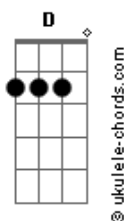

The Raconteurs - Sunday Driver

tom:

Intro: ^G
E D E A B
D C D G A

^E ^D ^E ^A ^B ^D ^C ^D ^G ^A
Here comes the Sunday driver
^E ^D ^E ^A ^D ^C ^D ^G ^A
Came to get my sister
^E ^D ^E ^A ^B ^D ^C ^D ^G ^A
We know you're such a liar
^E ^D ^E ^A ^B ^D ^C ^D ^G ^A
Can't believe I missed her

^E ^D ^E ^A ^B ^D ^C ^D ^G ^A
Ain't it right?
^E ^D ^E ^A ^B ^D ^C ^D ^G ^A
Ain't it wrong?
^E ^D ^E ^A ^B ^D ^C ^D ^G ^A
It's a fact
^E ^D ^E ^A ^B ^D ^C ^D ^G ^A
Sing my song

(E D E A B)
(D C D G A)

^E ^D ^E ^A ^B ^D ^C ^D ^G ^A
If I know he's gonna spin it
^E ^D ^E ^A ^B ^D ^C ^D ^G ^A
Can't believe she kissed him
^E ^D ^E ^A ^B ^D ^C ^D ^G ^A
He said: Give me just a minute,
^E ^D ^E ^A ^B ^D ^C ^D ^G ^A

Acordes

I'm working on a system

^E ^D ^E ^A ^B ^D ^C ^D ^G ^A
Ain't it right?
^E ^D ^E ^A ^B ^D ^C ^D ^G ^A
Ain't it wrong?
^E ^D ^E ^A ^B ^D ^C ^D ^G ^A
It's a fact
^E ^D ^E ^A ^B ^D ^C ^D ^G ^A
Sing my song
(Em)

Let's take a drive
Let's take our time
Paying our mind
People behind

The road stretches wide
You're close by my side
Let's kill some time
Let's go for a drive

^E ^B ^D ^A
Ain't it right?
^E ^B ^D ^A
Ain't it wrong?
^E ^B ^D ^A
It's a fact
^E ^B ^D ^A
Sing my song

Here comes the Sunday drive

(Em)