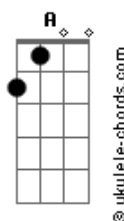

The Raconteurs - Sunday Driver

tom:

Intro: ^G
E D E A B
D C D G A

^E ^D ^E ^A ^B ^D ^C ^D ^G ^A
Here comes the Sunday driver
^E ^D ^E ^A ^D ^C ^D ^G ^A
Came to get my sister
^E ^D ^E ^A ^B ^D ^C ^D ^G ^A
We know you're such a liar
^E ^D ^E ^A ^B ^D ^C ^D ^G ^A
Can't believe I missed her

^E ^D ^E ^A ^B ^D ^C ^D ^G ^A
Ain't it right?
^E ^D ^E ^A ^B ^D ^C ^D ^G ^A
Ain't it wrong?
^E ^D ^E ^A ^B ^D ^C ^D ^G ^A
It's a fact
^E ^D ^E ^A ^B ^D ^C ^D ^G ^A
Sing my song

(E D E A B)
(D C D G A)

^E ^D ^E ^A ^B ^D ^C ^D ^G ^A
If I know he's gonna spin it
^E ^D ^E ^A ^B ^D ^C ^D ^G ^A
Can't believe she kissed him
^E ^D ^E ^A ^B ^D ^C ^D ^G ^A
He said: Give me just a minute,
^E ^D ^E ^A ^B ^D ^C ^D ^G ^A

Acordes

I'm working on a system

^E ^D ^E ^A ^B ^D ^C ^D ^G ^A
Ain't it right?
^E ^D ^E ^A ^B ^D ^C ^D ^G ^A
Ain't it wrong?
^E ^D ^E ^A ^B ^D ^C ^D ^G ^A
It's a fact
^E ^D ^E ^A ^B ^D ^C ^D ^G ^A
Sing my song
(Em)

Let's take a drive
Let's take our time
Paying our mind
People behind

The road stretches wide
You're close by my side
Let's kill some time
Let's go for a drive

^E ^B ^D ^A
Ain't it right?
^E ^B ^D ^A
Ain't it wrong?
^E ^B ^D ^A
It's a fact
^E ^B ^D ^A
Sing my song

Here comes the Sunday drive

(Em)